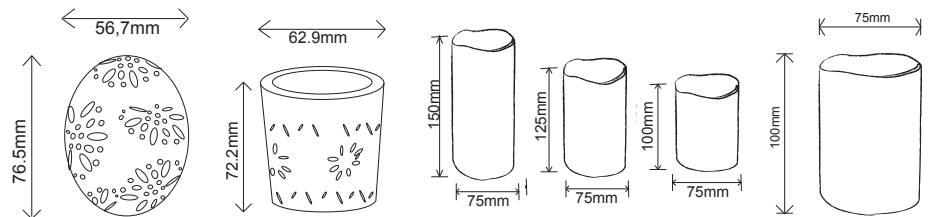

FLAMEWAX1

- Heatsink material: wax
- Wattage: 0.0675W
- 3pcs ALKALINIE AAA battery required
- Battery not included
- Indoor use or outdoor use not during rain
- 1 year replacement warranty

FLAMECER1

FLAMECER2

FLAMECER1-2

- Material: ceramic & plastic
- Wattage: 0.045W
- 1pc Lithium CR2032 battery required
- Battery not included
- Indoor use or outdoor use (not during rain)
- 1 year replacement warranty

CODE	DESCRIPTION	WAVE LENGTH (nm)	WATT (W)	DIMM	CARTON QTY
FLAMECER1	0.045W LED TABLE AMBIENT LIGHT EGG SHAPE	588-590	0.045	NO	1/27
FLAMECER2	0.045W LED TABLE AMBIENT LIGHT CYLINDER SHAPE	588-590	0.045	NO	1/27
FLAMEPLASK1	3 X 0.045W LED TABLE AMBIENT LIGHT REPLICA CADLE SHAPE	588-590	3X0.045	YES	1/6
FLAMEWAX1	0.0675W LED TABLE AMBIENT LIGHT CADLE SHAPE	588-590	0.0675	NO	1/24