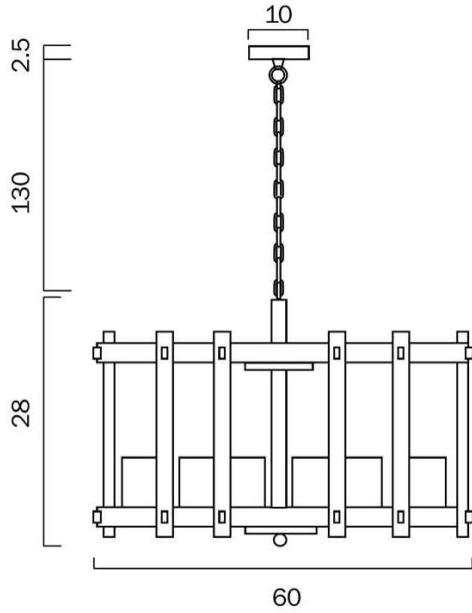

Barcode

GTIN

9329501046876

Image -dimensions