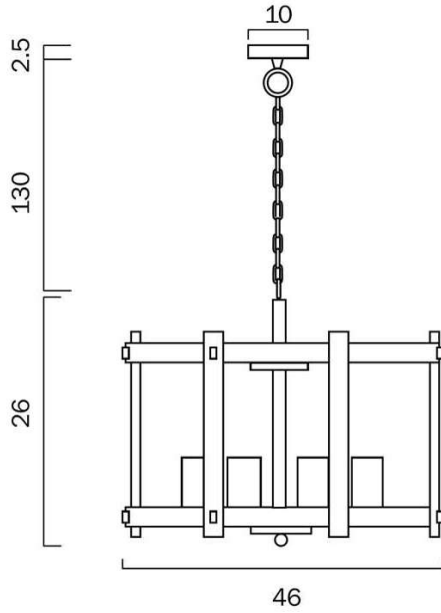

Barcode

GTIN 9329501046845

Image -dimensions

All representations within this document are subject to copyright. ELECTRICAL INSTALLATIONS MUST BE PERFORMED BY A QUALIFIED ELECTRICAL CONTRACTOR AND INSTALLED IN ACCORDANCE WITH AS/NZS 3000.
NOTE : All images , descriptions and dimensions are indicative. Please check latest version of item detail on Telbix website prior to ordering or installation.