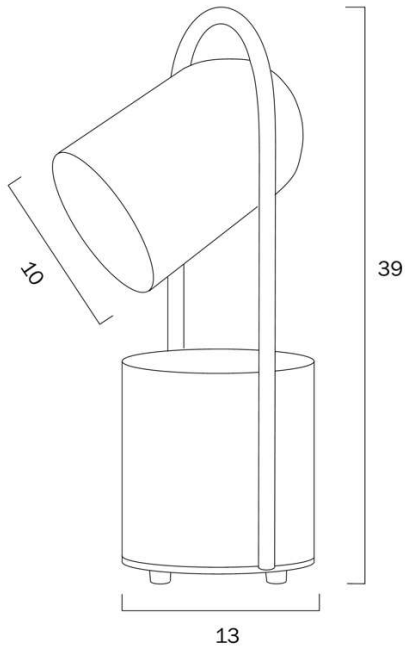

Care Instructions

Do not use strong liquid cleaners,Wipe clean with a dry cloth

Replacement Warranty

*3 Years

Barcode

GTIN

9329501060957

Image -dimensions