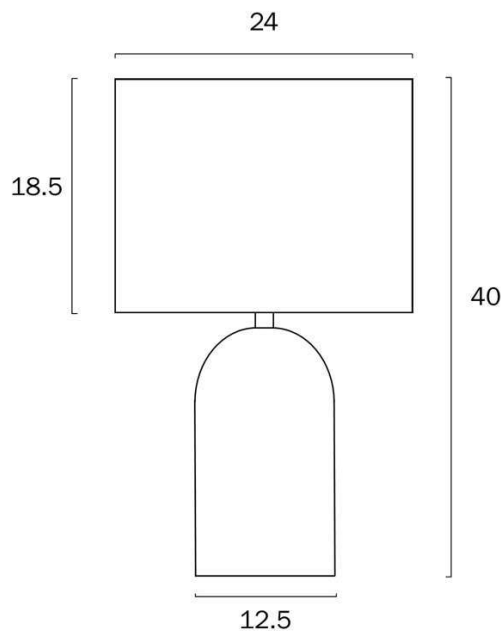

Size

Fixture Diameter (cm)	24.0
Fixture Height (cm)	40.0
Base Diameter (cm)	12.5
Shade Diameter (cm)	24.0
Shade Height (cm)	18.5
Cable Length (cm)	180 (30+Inline Switch+150)

All representations within this document are subject to copyright. ELECTRICAL INSTALLATIONS MUST BE PERFORMED BY A QUALIFIED ELECTRICAL CONTRACTOR AND INSTALLED IN ACCORDANCE WITH AS/NZS 3000.
NOTE : All images , descriptions and dimensions are indicative. Please check latest version of item detail on Telbix website prior to ordering or installation.

Barcode

GTIN 9329501064771

Image -dimensions

Note: Dimensions are only a guide and may vary due to manufacturing variations.