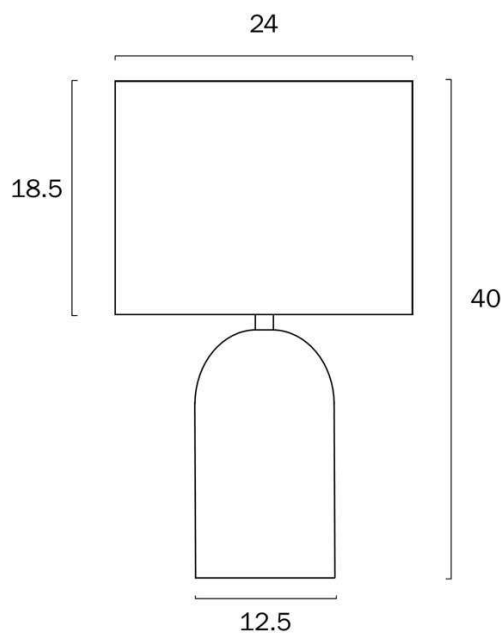

Specification

Voltage Input	240V
Total Wattage (max)	25
Globe Type	E27
Globe / Light Source qty	1
Globe / Light Source included	No
Dimmable	Globe Dependant
Electrical Protection	CLASS II - DOUBLE INSULATED, EARTH NOT REQUIRED
IP rating	IP20
Lead and Plug	Yes
Approvals	RCM
Assembly Required	Yes
Box Contents	Instruction
Care Instructions	Do not use strong liquid cleaners, Wipe clean with a dry cloth
Replacement Warranty	*3 Years

Barcode

GTIN 9329501064788

Image -dimensions

Note: Dimensions are only a guide and may vary due to manufacturing variations.