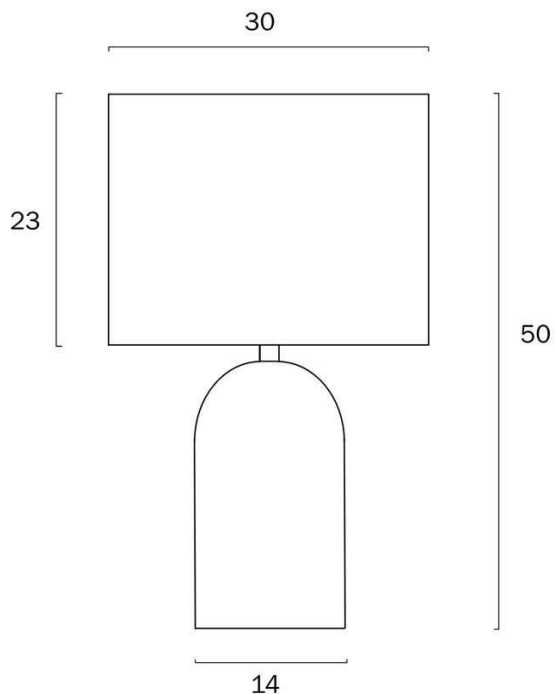

Size

Fixture Diameter (cm)	30.0
Fixture Height (cm)	50.0
Base Diameter (cm)	14.0
Base Height (cm)	27.0
Shade Diameter (cm)	30.0
Shade Height (cm)	23.0

All representations within this document are subject to copyright. ELECTRICAL INSTALLATIONS MUST BE PERFORMED BY A QUALIFIED ELECTRICAL CONTRACTOR AND INSTALLED IN ACCORDANCE WITH AS/NZS 3000.
NOTE : All images , descriptions and dimensions are indicative. Please check latest version of item detail on Telbix website prior to ordering or installation.

Cable Length (cm) 180 (30+Inline Switch+150)

Specification

Voltage Input 240V
Total Wattage (max) 25
Globe Type E27
Globe / Light Source qty 1
Globe / Light Source included No
Dimmable Globe Dependant
Electrical Protection CLASS II - DOUBLE INSULATED, EARTH NOT REQUIRED
IP rating IP20
Lead and Plug Yes
Approvals RCM
Assembly Required Yes
Box Contents Instruction
Care Instructions Do not use strong liquid cleaners, Wipe clean with a dry cloth
Replacement Warranty *3 Years

Barcode

GTIN 9329501064757

Image -dimensions

Note: Dimensions are only a guide and may vary due to manufacturing variations.

Last modification

2023-09-03

FEVIK TLM-WHTRIV

9329501064764