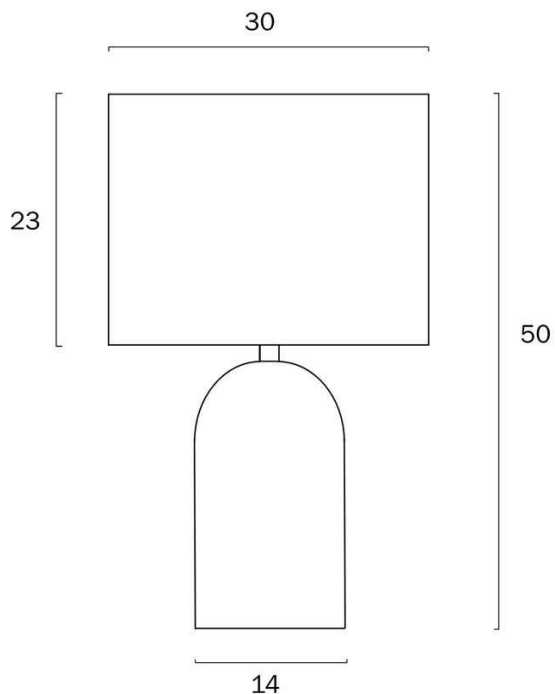

Size

Fixture Diameter (cm)	30.0
Fixture Height (cm)	50.0
Base Diameter (cm)	14.0
Base Height (cm)	27.0
Shade Diameter (cm)	30.0
Shade Height (cm)	23.0

All representations within this document are subject to copyright. ELECTRICAL INSTALLATIONS MUST BE PERFORMED BY A QUALIFIED ELECTRICAL CONTRACTOR AND INSTALLED IN ACCORDANCE WITH AS/NZS 3000.
NOTE : All images , descriptions and dimensions are indicative. Please check latest version of item detail on Telbix website prior to ordering or installation.

Cable Length (cm) 180 (30+Inline Switch+150)

Specification

Voltage Input 240V
Total Wattage (max) 25
Globe Type E27
Globe / Light Source qty 1
Globe / Light Source included No
Dimmable Globe Dependant
Electrical Protection CLASS II - DOUBLE INSULATED, EARTH NOT REQUIRED
IP rating IP20
Lead and Plug Yes
Approvals RCM
Assembly Required Yes
Box Contents Instruction
Care Instructions Do not use strong liquid cleaners, Wipe clean with a dry cloth
Replacement Warranty *3 Years

Barcode

GTIN 9329501064764

Image -dimensions

Note: Dimensions are only a guide and may vary due to manufacturing variations.