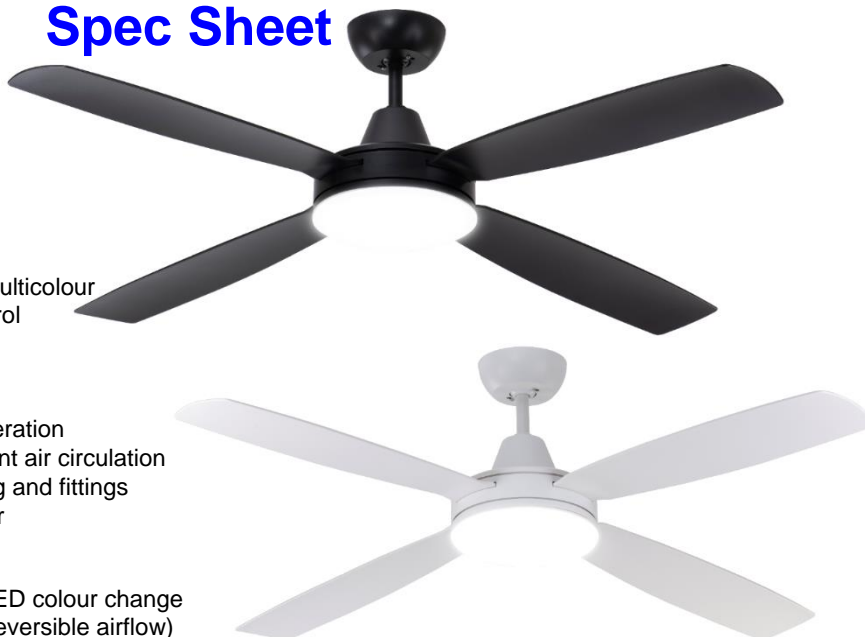

NEMOI DC CEILING FAN WITH WHITE AMBIENCE LED LIGHT

Spec Sheet

Main Features

- 1370mm (54") fan diameter
- Backed by
 - 3-year in home warranty*
 - 6-year motor warranty*
- Fully controllable and dimmable multicolour LED for total white ambience control
- Coastal friendly, corrosion and UV resistant parts for indoor/covered outdoor use
- Ideal bedroom fan with quieter operation
- Superior performance with excellent air circulation
- Easy to install quick connect wiring and fittings
- Includes 5-speed remote controller
 - Fan OFF/ON
 - Light ON/OFF/DIMMER
 - Dual control modes for LED colour change
 - Summer/winter modes (reversible airflow)
 - 1H/4H/8H fan and light off timer
 - Light setting memory
 - Easy pairing

Product Technical Specifications

Colour/Finish option	White, Black	
Blade	ABS (White, Black)	
Rated input voltage	220-240V~	
Rated input frequency	50Hz	
DC Motor power	35 W	
Lighting	LED	18W Dimmable
	Control Mode	TOTAL WHITE AMBIENCE CONTROL Smooth transitional white control mode: 3000K TO 5700K AND 4-step colour change Mode: 3000K > 4000K > 5000K > 5700K
	Lumen	1000 LUMEN
Airflow**	Max 10228 m ³ /hr	
Ceiling to Fan Bottom	340 mm	
Ceiling to Blade	290 mm	
Canopy size	Ø150mm	
Gross weight	7.0 kg	
Net weight	5.5 kg	
Packaging	Colour box	
Packaging size (mm)	L632 mm x W297 mm x H315 mm	

Product Technical Specifications

Colour/Finish option	White, Black
Blade	ABS (White, Black)
Rated input voltage	220-240V~
Rated input frequency	50Hz
DC Motor power	35 W
Airflow**	Max 10228 m ³ /hr
Ceiling to Fan Bottom	310 mm
Ceiling to Blade	290 mm
Canopy size	Ø150mm
Gross weight	6.7 kg
Net weight	5.2 kg
Packaging	Colour box
Packaging size (mm)	L632 mm x W297 mm x H315 mm