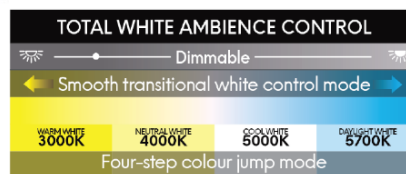

NEMOI DC CEILING FAN WITH WHITE AMBIENCE LED LIGHT

Spec Sheet

Main Features

- 1370mm (54") fan diameter
- Backed by
 - 3-year in home warranty*
 - 6-year motor warranty*
- Fully controllable and dimmable multicolour LED for total white ambience control
- Coastal friendly, corrosion and UV resistant parts for indoor/covered outdoor use
- Ideal bedroom fan with quieter operation
- Superior performance with excellent air circulation
- Easy to install quick connect wiring and fittings
- Includes 5-speed remote controller
 - Fan OFF/ON
 - Light ON/OFF/DIMMER
 - Dual control modes for LED colour change
 - Summer/winter modes (reversible airflow)
 - 1H/4H/8H fan and light off timer
 - Light setting memory
 - Easy pairing

Product Technical Specifications

Colour/Finish option	White, Black	
Blade	ABS (White, Black)	
Rated input voltage	220-240V~	
Rated input frequency	50Hz	
DC Motor power	35 W	
Lighting	LED	18W Dimmable
	Control Mode	TOTAL WHITE AMBIENCE CONTROL Smooth transitional white control mode: 3000K TO 5700K AND 4-step colour change Mode: 3000K > 4000K > 5000K > 5700K
	Lumen	1000 LUMEN
Airflow**	Max 10228 m ³ /hr	
Ceiling to Fan Bottom	340 mm	
Ceiling to Blade	290 mm	
Canopy size	Ø150mm	
Gross weight	7.0 kg	
Net weight	5.5 kg	
Packaging	Colour box	
Packaging size (mm)	L632 mm x W297 mm x H315 mm	

Bar Codes

SKU Model	Finish	Bar Code
FC708134WH	White	9312699148415
FC708134BK	Black	9312699148408

*This product must be installed by a licensed electrician.

** Accredited testing to U.S. D.O.E. airflow standards. Actual performance may vary.