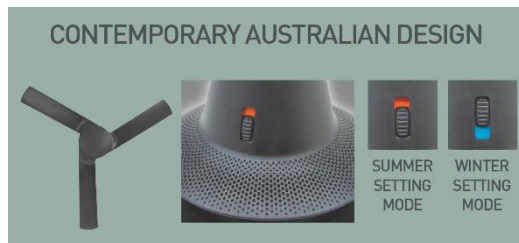

*This product must be installed by a licensed electrician.

** Accredited testing to U.S. D.O.E. airflow standards. Actual performance may vary.

AIRVENTURE CEILING FAN

Spec Sheet

Main Features

- 1331mm (52") fan diameter
- Backed by
 - 3-year in home warranty*
 - 6-year motor warranty*
- Engineered ABS blades for wider and high velocity air circulation
- Easy to install – electrician friendly quick connect wiring and fittings
- Includes 3-speed wall controller with light switch
- Reversible airflow for summer and winter
- Packaging as a fan assembly platform
- Remote controller adaptable (sold separately)