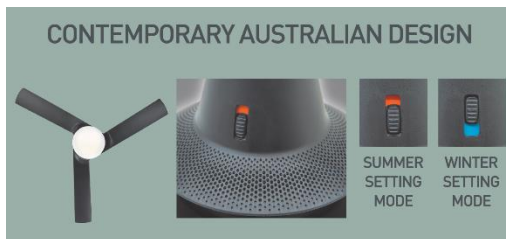

AIRVENTURE CEILING FAN WITH LIGHT

Spec Sheet

Main Features

- 1331mm (52") fan diameter
- Backed by
 - 3-year in home warranty*
 - 6-year motor warranty*
- Dimmable tri-colour LED light
- Engineered ABS blades for wider and high velocity air circulation
- Easy to install – electrician friendly quick connect wiring and fittings
- Includes 3-speed wall controller with light switch
- Reversible airflow for summer and winter
- Packaging as a fan assembly platform
- Remote controller adaptable (sold separately)

Product Technical Specifications

Colour/Finish option	Black, White			
Blade	ABS (Black / White)			
Rated input voltage	220-240V~			
Rated input frequency	50Hz			
Motor power	57W			
Fan Light	LED	20W dimmable (dimmer sold separately)		
	CCT	3000K Warm white	4000K Neutral white	5700K Daylight
	Lumen	1400	1550	1550
Airflow**	10,429 m ³ /hr			
Ceiling to Fan Bottom	331mm			
Ceiling to Blade	300mm			
Canopy size	Ø144mm			
Gross weight	8.6 kg			
Net weight	7.0 kg			
Packaging	Colour box			
Packaging size (mm)	L745 mm x W305 mm x H378 mm			

Bar Codes

SKU Model	Body Finish	Blade Finish	Bar Code
FC587133BK	Black	Black	9312699203862
FC587133WH	White	White	9312699203855

Optional Accessories (sold separately)

SKU Model	600mm EXTENSION ROD	900mm EXTENSION ROD	REMOTE CONTROL
FC587133BK	FD360600BK + XFC6403 (loom)	FD360900BK + XFC6404 (loom)	FRM87 / FRM97 / FRM86 (dimmer remote)
FC587133WH	FD360600WH + XFC6403 (loom)	FD360900WH + XFC6404 (loom)	