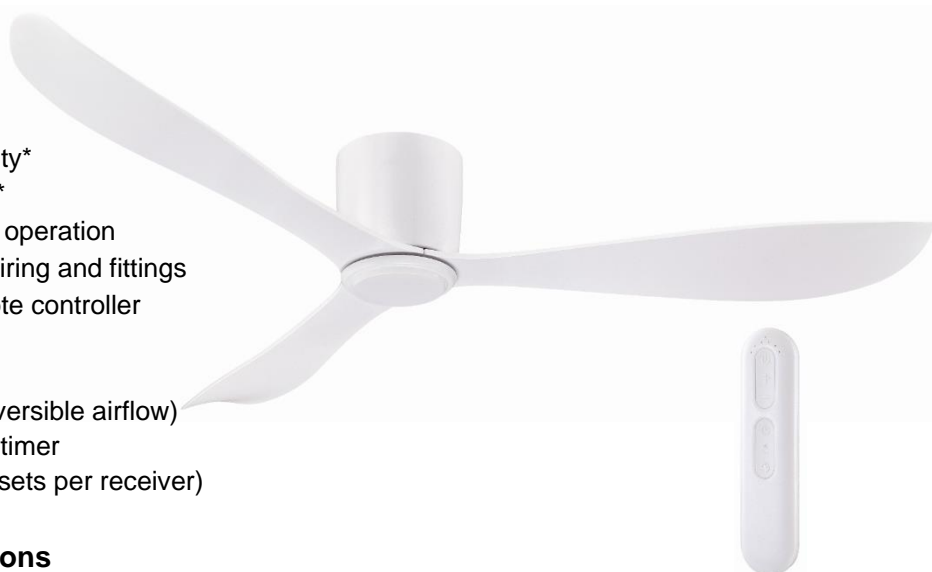

INSTINCT DC CEILING FAN WITH WHITE AMBIENCE LED LIGHT

Spec Sheet

Main Features

- 1370mm (54") ceiling fan
- Backed by
 - 3-year in home warranty*
 - 6-year motor warranty*
- Fully controllable and dimmable multicolour LED for total white ambience control
- Ideal bedroom fan with quieter operation
- Easy to install quick connect wiring and fittings
- Includes a sleek 6-speed remote controller
 - Fan ON/OFF
 - Light ON/OFF/DIMMING
 - Dual control modes for LED colour change
 - Summer/winter modes (reversible airflow)
 - 1H/4H/8H fan and light off timer
 - Light setting memory
 - Easy pairing (up to 4 handsets per receiver)

Product Technical Specifications

Colour/Finish option	White	
Blade	ABS (White)	
Rated input voltage	220-240V~	
Rated input frequency	50Hz	
DC motor power	35W	
Lighting	LED	18W Dimmable
	Control Mode	TOTAL LIGHT COLOUR CONTROL Smooth transitional white control mode: Between Warm White to Daylight White AND 4-step colour change mode: Warm White > Neutral White > Cool White > Daylight
	Output	800 lumens
Airflow**	Max 8990 m ³ /h	
Ceiling to Fan Bottom	237mm	
Ceiling to Blade	183mm	
Base Diameter	168mm	
Gross weight	6.5 kg	
Net weight	5.6 kg	
Packaging	Colour box	
Packaging size (mm)	L715mm x W215mm x H248mm	

Bar Codes

SKU Model	Finish	Bar Code
FC1108133WH	White	9312699203824

*This product must be installed by a licensed electrician

**Accredited testing to U.S. D.O.E. airflow standards. Actual performance may vary.

INSTINCT DC CEILING FAN

Spec Sheet

Main Features

- 1370mm (54") ceiling fan
- Backed by
 - 3-year in home warranty*
 - 6-year motor warranty*
- Ideal bedroom fan with quieter operation
- Easy to install quick connect wiring and fittings
- Includes a sleek 6-speed remote controller
 - Fan ON/OFF
 - Light ON/OFF
 - Summer/winter modes (reversible airflow)
 - 1H/4H/8H fan and light off timer
 - Easy pairing (up to 4 handsets per receiver)