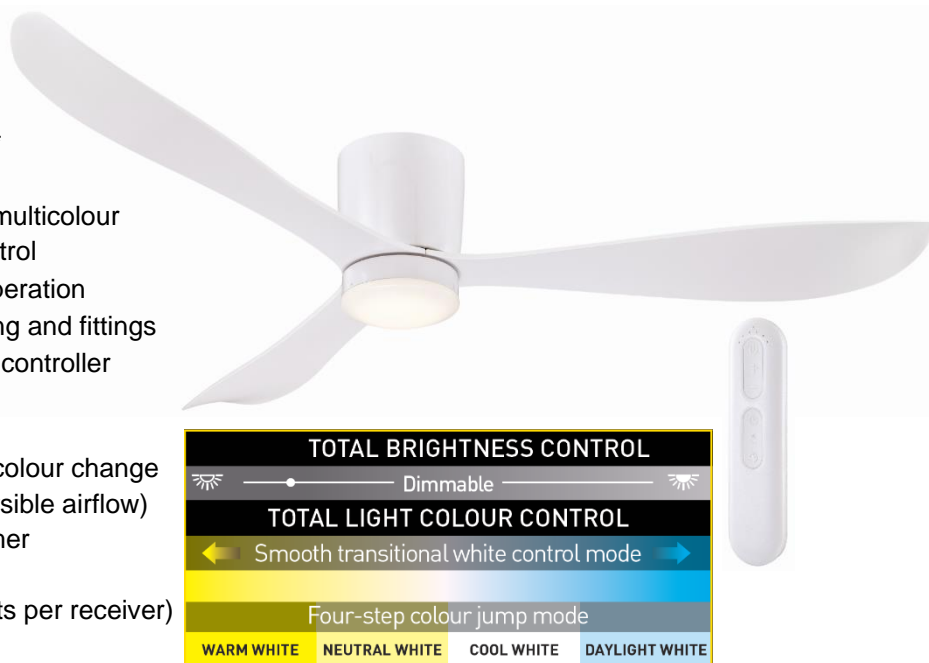

INSTINCT DC CEILING FAN WITH WHITE AMBIENCE LED LIGHT

Spec Sheet

Main Features

- 1370mm (54") ceiling fan
- Backed by
 - 3-year in home warranty*
 - 6-year motor warranty*
- Fully controllable and dimmable multicolour LED for total white ambience control
- Ideal bedroom fan with quieter operation
- Easy to install quick connect wiring and fittings
- Includes a sleek 6-speed remote controller
 - Fan ON/OFF
 - Light ON/OFF/DIMMING
 - Dual control modes for LED colour change
 - Summer/winter modes (reversible airflow)
 - 1H/4H/8H fan and light off timer
 - Light setting memory
 - Easy pairing (up to 4 handsets per receiver)

Product Technical Specifications

Colour/Finish option	White	
Blade	ABS (White)	
Rated input voltage	220-240V~	
Rated input frequency	50Hz	
DC motor power	35W	
Lighting	LED	18W Dimmable
	Control Mode	TOTAL LIGHT COLOUR CONTROL Smooth transitional white control mode: Between Warm White to Daylight White AND 4-step colour change mode: Warm White > Neutral White > Cool White > Daylight
	Output	800 lumens
Airflow**	Max 8990 m ³ /h	
Ceiling to Fan Bottom	237mm	
Ceiling to Blade	183mm	
Base Diameter	168mm	
Gross weight	6.5 kg	
Net weight	5.6 kg	
Packaging	Colour box	
Packaging size (mm)	L715mm x W215mm x H248mm	

INSTINCT DC CEILING FAN

Spec Sheet

Main Features

- 1370mm (54") ceiling fan
- Backed by
 - 3-year in home warranty*
 - 6-year motor warranty*
- Ideal bedroom fan with quieter operation
- Easy to install quick connect wiring and fittings
- Includes a sleek 6-speed remote controller
 - Fan ON/OFF
 - Light ON/OFF
 - Summer/winter modes (reversible airflow)
 - 1H/4H/8H fan and light off timer
 - Easy pairing (up to 4 handsets per receiver)