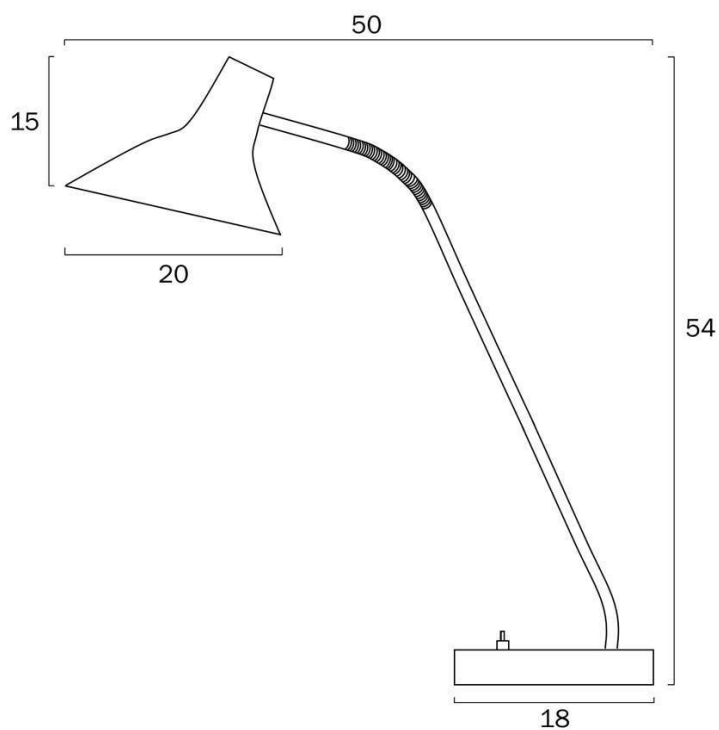

Specification

Voltage Input	240V
Wattage (max)	25
Globe Type	E27
Globe / Light Source qty	1
Globe / Light Source included	No
Dimmable	Globe Dependant
Electrical Protection	CLASS II - DOUBLE INSULATED, EARTH NOT REQUIRED
IP rating	IP20
Lead and Plug	Yes
Approvals	RCM
Assembly Required	No
Box Contents	Instruction
Care Instructions	Do not use strong liquid cleaners, Wipe clean with a dry cloth
Replacement Warranty	*3 Years

Barcode

GTIN 9329501062364

Image -dimensions

Note: Dimensions are only a guide and may vary due to manufacturing variations.