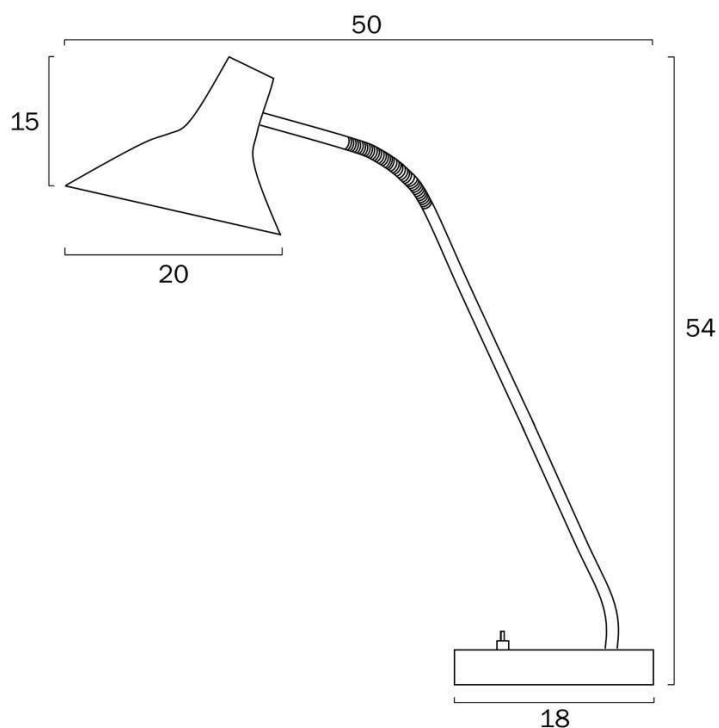

Specification

Voltage Input	240V
Wattage (max)	25
Globe Type	E27
Globe / Light Source qty	1
Globe / Light Source included	No
Dimmable	Globe Dependant
Electrical Protection	CLASS II - DOUBLE INSULATED, EARTH NOT REQUIRED
IP rating	IP20
Lead and Plug	Yes
Approvals	RCM
Assembly Required	No
Box Contents	Instruction
Care Instructions	Do not use strong liquid cleaners, Wipe clean with a dry cloth
Replacement Warranty	*3 Years

Barcode

GTIN 9329501062333

Image -dimensions

Note: Dimensions are only a guide and may vary due to manufacturing variations.