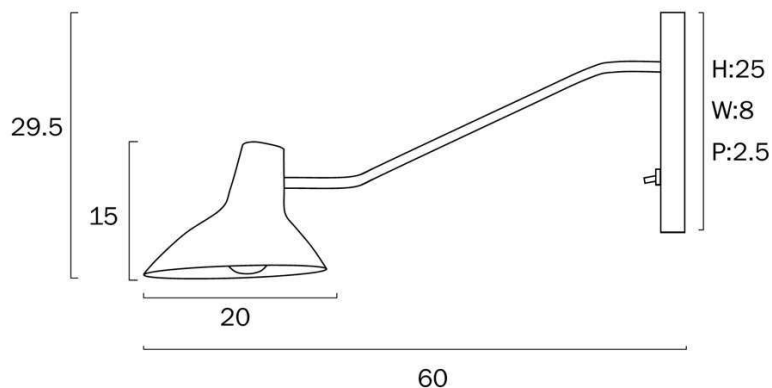

### Size

<b>Fixture Length (cm)</b>	60.5
<b>Fixture Width (cm)</b>	20.0
<b>Fixture Height (cm)</b>	28.0
<b>Canopy Length (cm)</b>	25.0
<b>Canopy Projection (cm)</b>	2.5
<b>Canopy Width (cm)</b>	8.0
<b>Shade Diameter (cm)</b>	20.0
<b>Shade Height (cm)</b>	14.0

## Image -dimensions

Note: Dimensions are only a guide and may vary due to manufacturing variations.