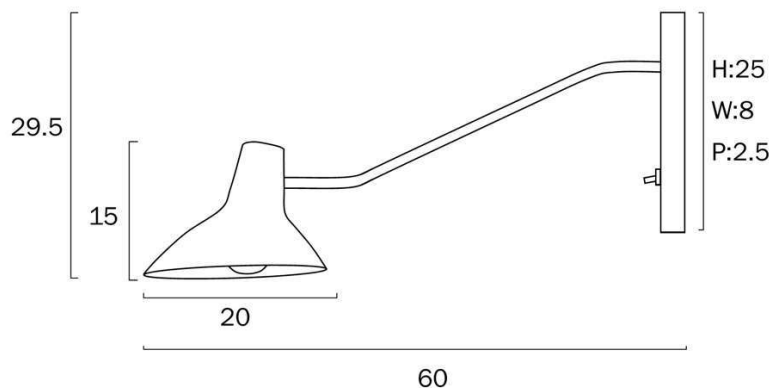

Globe Type	E27
Globe / Light Source qty	1
Globe / Light Source included	No
Electrical Protection	CLASS I - HIGH VOLTAGE, EARTH REQUIRED
IP rating	IP20
Approvals	RCM
Assembly Required	No
Box Contents	Basic mounting screws, Instruction
Installation Required	Yes (by Licensed Electrician only)
Care Instructions	Do not use strong liquid cleaners, Wipe clean with a dry cloth
Replacement Warranty	*3 Years

Barcode

GTIN 9329501062470

Image -dimensions

Note: Dimensions are only a guide and may vary due to manufacturing variations.