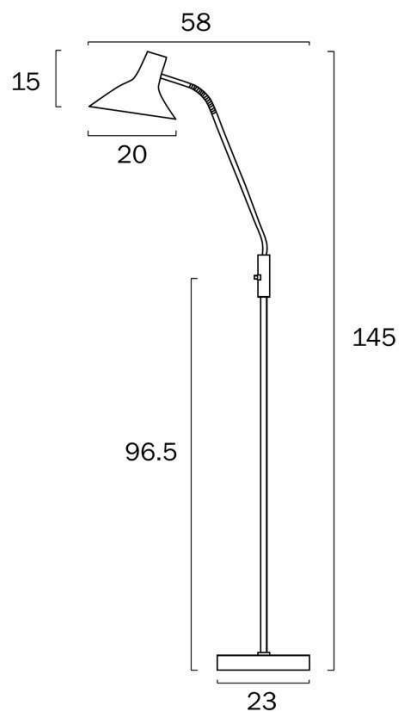

Specification

Voltage Input	240V
Total Wattage (max)	25
Globe Type	E27
Globe / Light Source qty	1
Globe / Light Source included	No
Dimmable	Globe Dependant
Electrical Protection	CLASS II - DOUBLE INSULATED, EARTH NOT REQUIRED
IP rating	IP20
Lead and Plug	Yes
Approvals	RCM
Assembly Required	No
Box Contents	Instruction
Care Instructions	Do not use strong liquid cleaners, Wipe clean with a dry cloth
Replacement Warranty	*3 Years

Barcode

GTIN 9329501062418

Image -dimensions

Note: Dimensions are only a guide and may vary due to manufacturing variations.