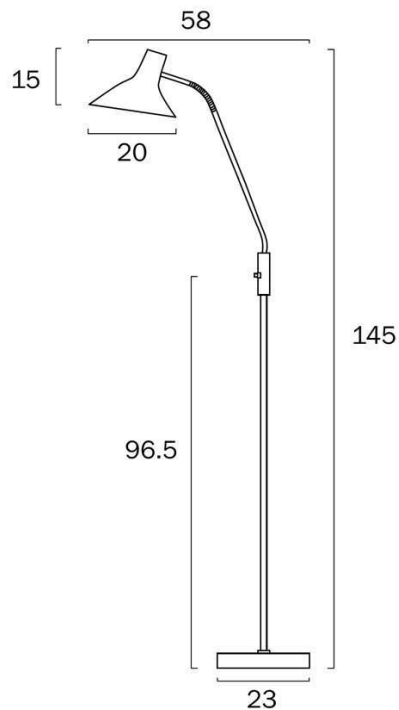

Specification

Voltage Input	240V
Total Wattage (max)	25
Globe Type	E27
Globe / Light Source qty	1
Globe / Light Source included	No
Dimmable	Globe Dependant
Electrical Protection	CLASS II - DOUBLE INSULATED, EARTH NOT REQUIRED
IP rating	IP20
Lead and Plug	Yes
Approvals	RCM
Assembly Required	No
Box Contents	Instruction
Care Instructions	Do not use strong liquid cleaners, Wipe clean with a dry cloth
Replacement Warranty	*3 Years

Barcode

GTIN 9329501062395

Image -dimensions

Note: Dimensions are only a guide and may vary due to manufacturing variations.