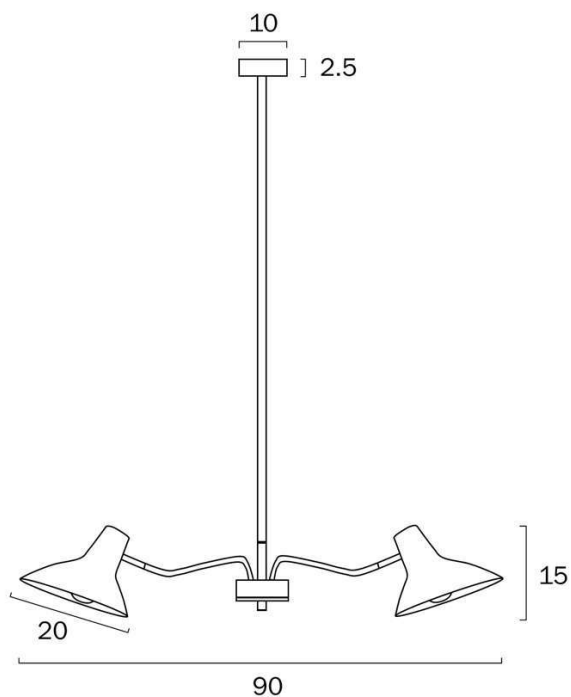

Globe Type	E27
Globe / Light Source qty	6
Globe / Light Source included	No
Dimmable	Globe Dependant
Electrical Protection	CLASS I - HIGH VOLTAGE, EARTH REQUIRED
IP rating	IP20
Approvals	RCM
Assembly Required	No
Box Contents	Basic mounting screws, Instruction
Installation Required	Yes (by Licensed Electrician only)
Care Instructions	Do not use strong liquid cleaners, Wipe clean with a dry cloth
Replacement Warranty	*3 Years

Barcode

GTIN 9329501062517

Image -dimensions

Note: Dimensions are only a guide and may vary due to manufacturing variations.