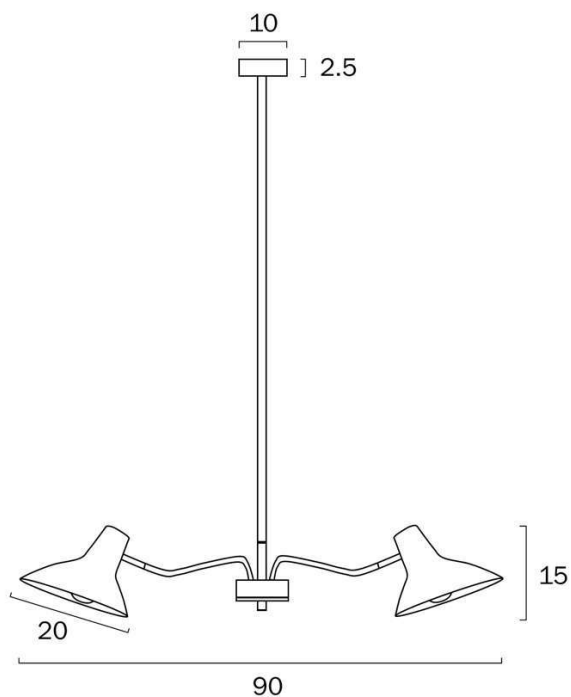

Globe Type	E27
Globe / Light Source qty	6
Globe / Light Source included	No
Dimmable	Globe Dependant
Electrical Protection	CLASS I - HIGH VOLTAGE, EARTH REQUIRED
IP rating	IP20
Approvals	RCM
Assembly Required	No
Box Contents	Basic mounting screws, Instruction
Installation Required	Yes (by Licensed Electrician only)
Care Instructions	Do not use strong liquid cleaners, Wipe clean with a dry cloth
Replacement Warranty	*3 Years

Barcode

GTIN 9329501062500

Image -dimensions

Note: Dimensions are only a guide and may vary due to manufacturing variations.