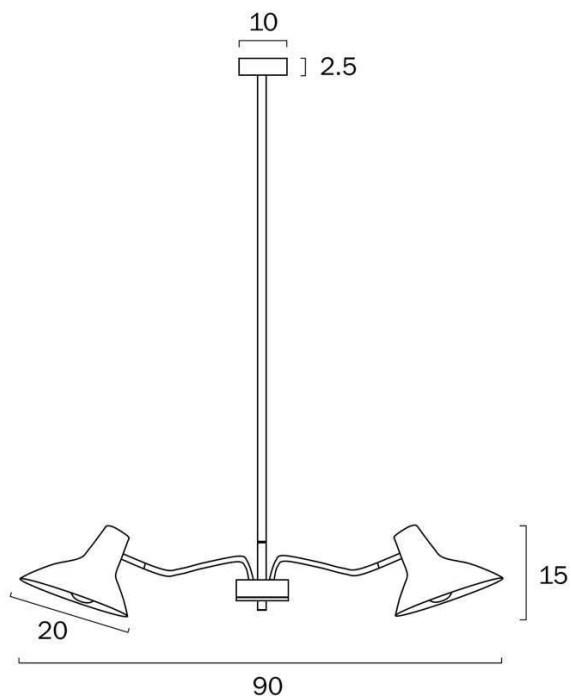

Globe / Light Source qty	6
Globe / Light Source included	No
Dimmable	Globe Dependant
Electrical Protection	CLASS I - HIGH VOLTAGE, EARTH REQUIRED
IP rating	IP20
Approvals	RCM
Assembly Required	No
Box Contents	Basic mounting screws, Instruction
Installation Required	Yes (by Licensed Electrician only)
Care Instructions	Do not use strong liquid cleaners, Wipe clean with a dry cloth
Replacement Warranty	*3 Years

Barcode

GTIN 9329501062524

Image -dimensions

Note: Dimensions are only a guide and may vary due to manufacturing variations.