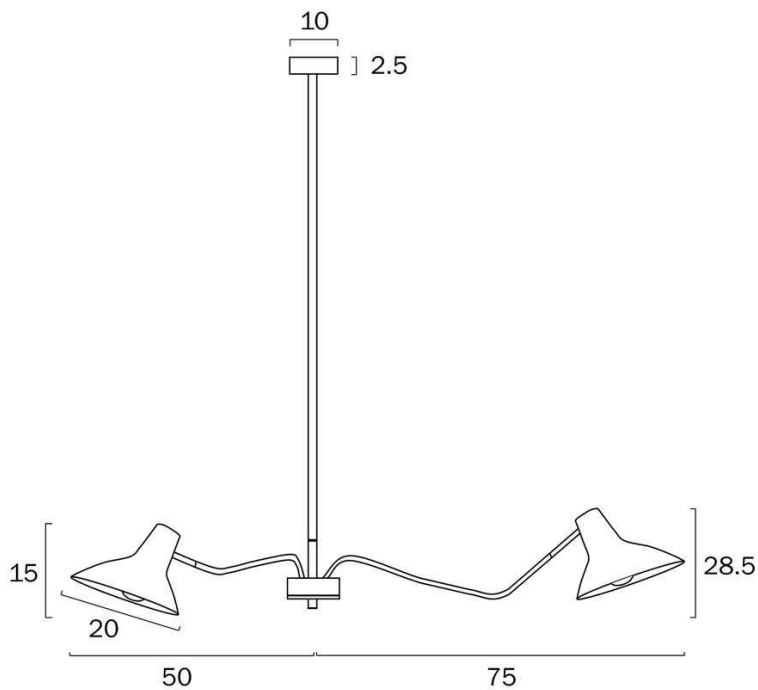

Globe Type	E27
Globe / Light Source qty	12
Globe / Light Source included	No
Dimmable	Globe Dependant
Electrical Protection	CLASS I - HIGH VOLTAGE, EARTH REQUIRED
IP rating	IP20
Approvals	RCM
Assembly Required	No
Box Contents	Basic mounting screws, Instruction
Installation Required	Yes (by Licensed Electrician only)
Care Instructions	Do not use strong liquid cleaners, Wipe clean with a dry cloth
Replacement Warranty	*3 Years

Barcode

GTIN 9329501062548

Image -dimensions

Note: Dimensions are only a guide and may vary due to manufacturing variations.