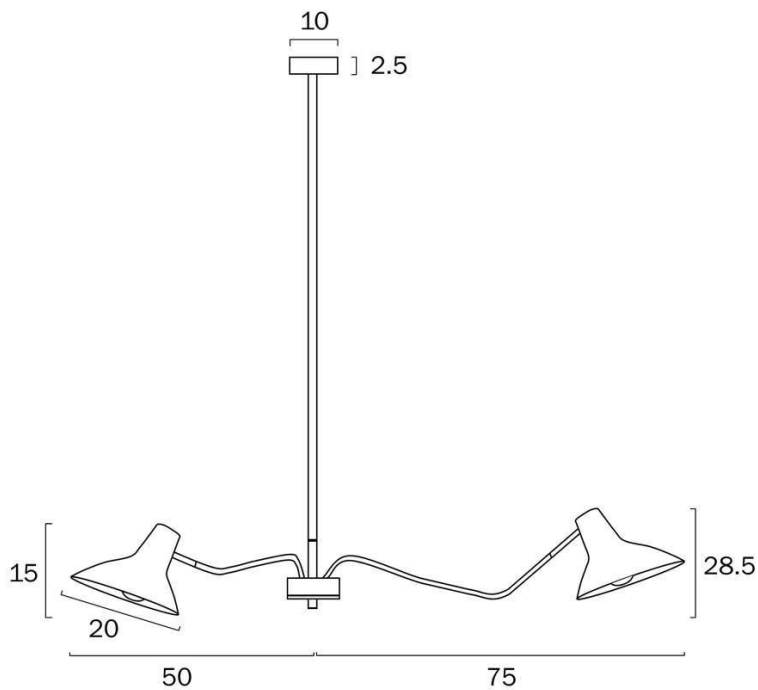

Globe Type	E27
Globe / Light Source qty	12
Globe / Light Source included	No
Dimmable	Globe Dependant
Electrical Protection	CLASS I - HIGH VOLTAGE, EARTH REQUIRED
IP rating	IP20
Approvals	RCM
Assembly Required	No
Box Contents	Basic mounting screws, Instruction
Installation Required	Yes (by Licensed Electrician only)
Care Instructions	Do not use strong liquid cleaners, Wipe clean with a dry cloth
Replacement Warranty	*3 Years

Barcode

GTIN 9329501062531

Image -dimensions

Note: Dimensions are only a guide and may vary due to manufacturing variations.