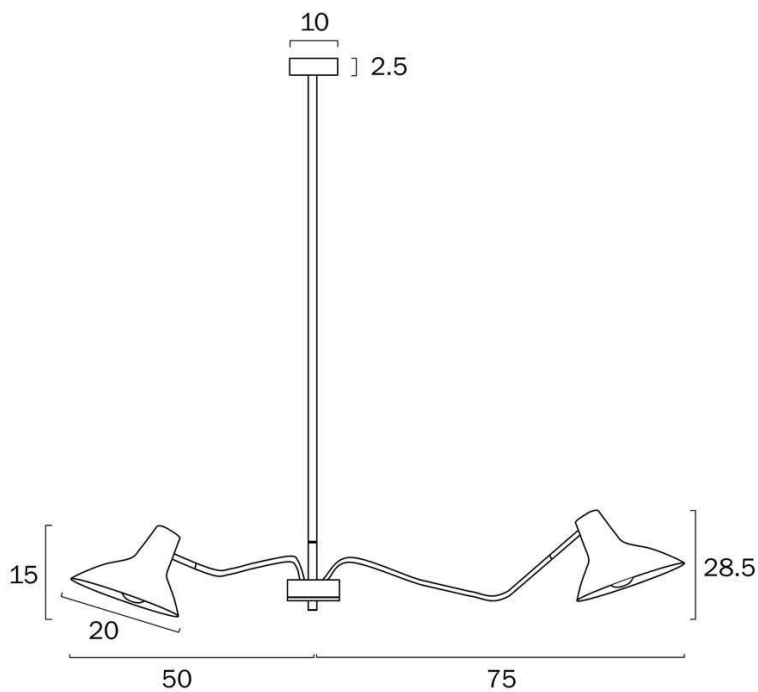

Globe / Light Source qty	12
Globe / Light Source included	No
Dimmable	Globe Dependant
Electrical Protection	CLASS I - HIGH VOLTAGE, EARTH REQUIRED
IP rating	IP20
Approvals	RCM
Assembly Required	No
Box Contents	Basic mounting screws, Instruction
Installation Required	Yes (by Licensed Electrician only)
Care Instructions	Do not use strong liquid cleaners, Wipe clean with a dry cloth
Replacement Warranty	*3 Years

Barcode

GTIN 9329501062555

Image -dimensions

Note: Dimensions are only a guide and may vary due to manufacturing variations.