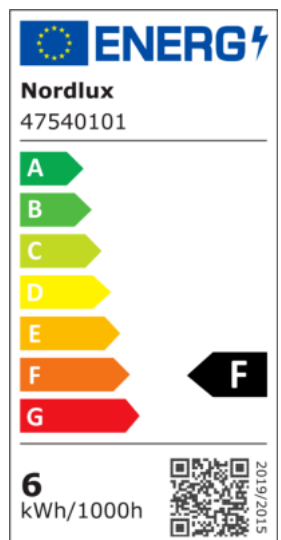

Sales Box Width(cm): 10.5
Sales Box Depth (cm): 10.5
Sales Box Volume m³ : 0.0007
Product net weight (kg): 0.275

Brightness of light (Lumen): 500
Colour temperature (Kelvin): 2700
Ra-value : 80
Lifetime (hours): 20000
Beam angle (°) : 110
Candela (cd) (for directional lamp only): 0
Energy class: F
Actual watt (W): 5.5

Color Temperature (K): 2700

Ra-value : 80

Lifetime (h): 20000

Beam Angle (°) : 110

Candela (cd) (for directional lamp only): 0

Energy Class: F

Actual Watt (W): 5.5

- 3-step Moodmaker™ dimming by your regular wall switch • Parallel connection possible
- External connector block included • 5 year LED guarantee

Brightness of light (Lumen): 500
 Color Temperature (K): 2700
 Ra-value : 80
 Lifetime (h): 20000
 Beam Angle (°) : 110
 Candela (cd) (for directional lamp only): 0
 Energy Class: F
 Actual Watt (W): 5.5