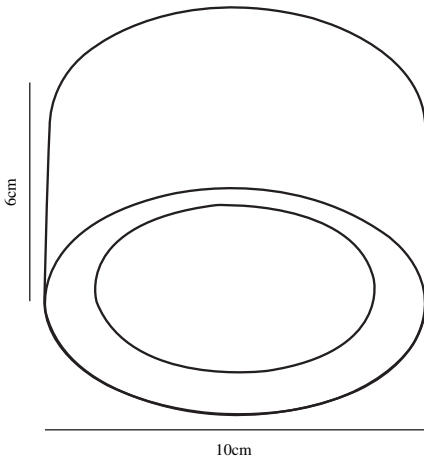

FALLON | SURFACE DOWNLIGHT | BLACK/STEEL nordlux®

47540103

Voltage (V): 230 Volt
IP degree: IP20
Class (Class 1, Class 2, Class 3):
Class 2 (Double isolated)
Bulb base: LED Module
Parallel connection: True

Height (cm): 6
Projection (cm): 6
EAN: 5701581445888
TUN: 2018620
Item Number: 47540103

Pcs Per Master Carton: 3
Sales Box Height (cm): 6.8
Sales Box Width (cm): 10.5
Sales Box Depth (cm): 10.5
Sales Box Volume m³: 0.0007
Product net weight (kg): 0.275

Primary material: Metal
Secondary material: Plastic
Color: Black/Steel

Brightness of light (Lumen): 500
Color Temperature (K): 2700
Ra-value : 80
Lifetime (h): 20000
Beam Angle (°) : 110
Candela (cd) (for directional lamp only): 0
Energy Class: F
Actual Watt (W): 5.5

- 3-step Moodmaker™ dimming by your regular wall switch • Parallel connection possible
- External connector block included • 5 year LED guarantee

LED mounted ceiling spot with integrated LEDs and 3-step Moodmaker™ function. Change between 3 different light scenes with a conventional switch.

Nordlux
47540103

A	
B	
C	
D	
E	
F	
G	

F

6
kWh/1000h
2019/2015