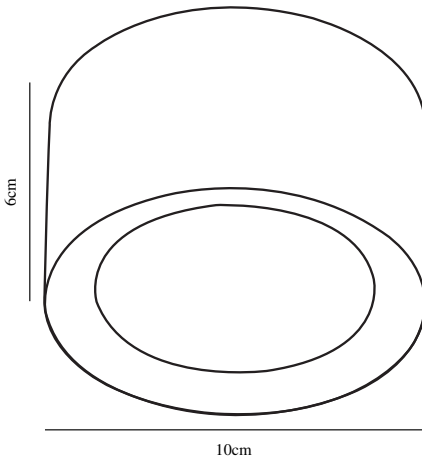

FALLON | SURFACE DOWNLIGHT | WHITE/WHITE

47540101

nordlux®

Voltage (V): 230 Volt

IP degree: IP20

Class (Class 1, Class 2, Class 3):

Class 2 (Double isolated)

Bulb base: LED Module

Parallel connection: True

Height (cm): 6

Projection (cm): 6

EAN: 5701581415089

TUN: 1975406

Item Number: 47540101

Pcs Per Master Carton: 3

Sales Box Height (cm): 6.8

Sales Box Width (cm): 10.5

Sales Box Depth (cm): 10.5

Sales Box Volume m³: 0.0007

Product net weight (kg): 0.275

Primary material: Metal

Secondary material: Plastic

Color: White/White

Brightness of light (Lumen): 500

Color Temperature (K): 2700

Ra-value : 80

Lifetime (h): 20000

Beam Angle (°) : 110

Candela (cd) (for directional lamp only): 0

Energy Class: F

Actual Watt (W): 5.5