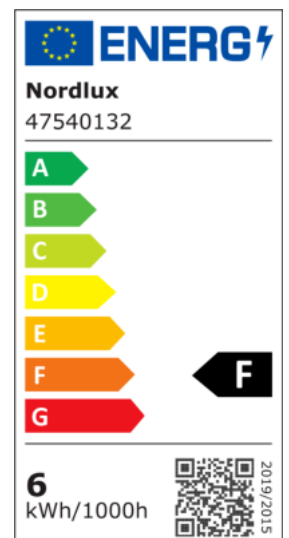

Voltage (V): 230 Volt
IP degree: IP20
Class (Class 1, Class 2, Class 3):
Class 2 (Double isolated)
Bulb base: LED Module
Parallel connection: True

Primary material: Metal
Secondary material: Plastic
Colour: White/Steel

Height (cm): 6
Projection (cm): 6
EAN: 5701581415188
TUN: 1975407
Item Number: 47540132
Pcs Per Master Carton: 3
Sales Box Height (cm): 6.8

Sales Box Width(cm): 10.5
Sales Box Depth (cm): 10.5
Sales Box Volume m³ : 0.0007
Product net weight (kg): 0.275

Brightness of light (Lumen): 500
Colour temperature (Kelvin): 2700
Ra-value : 80
Lifetime (hours): 20000
Beam angle (°) : 110
Candela (cd) (for directional lamp only): 0
Energy class: F
Actual watt (W): 5.5

- 3-step Moodmaker™ dimming by your regular wall switch • Parallel connection possible
- External connector block included • 5-year LED guarantee

LED mounted ceiling spot with integrated LEDs and 3-step Moodmaker™ function. Change between 3 different light scenes with a conventional switch.