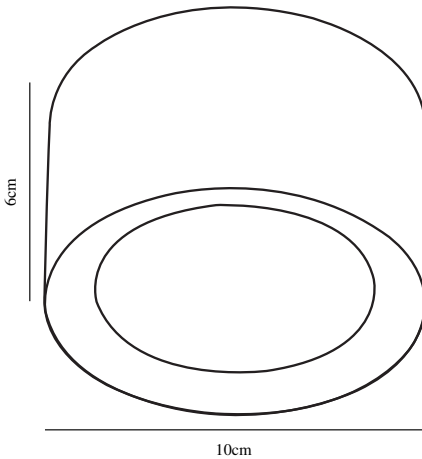

FALLON | SURFACE DOWNLIGHT | WHITE/STEEL

47540132

nordlux®