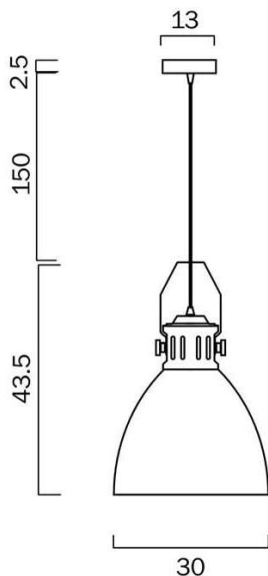

Lead and Plug	No
Approvals	RCM
Assembly Required	No
Box Contents	Basic mounting screws,Instruction
Installation Required	Yes (by Licensed Electrician only)
Care Instructions	Do not use strong liquid cleaners,Wipe clean with a dry cloth
Replacement Warranty	*3 Years

Barcode

GTIN 9329501055472

Image -dimensions