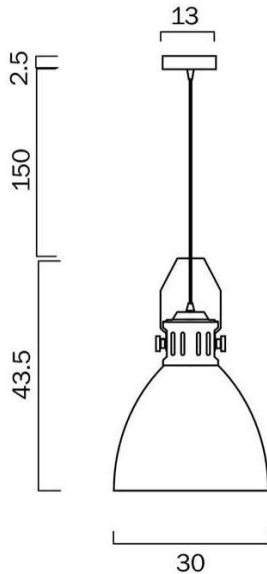

Lead and Plug	No
Approvals	RCM
Assembly Required	No
Box Contents	Basic mounting screws,Instruction
Installation Required	Yes (by Licensed Electrician only)
Care Instructions	Do not use strong liquid cleaners,Wipe clean with a dry cloth
Replacement Warranty	*3 Years

Barcode

GTIN 9329501055465

Image -dimensions