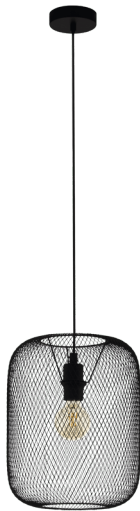

## General Information

Material number	43332N
Type	pendant light
Product segment	Indoor
Theme	Vintage

## Dimensions

Article Height (in mm/in)	2000
Article Diameter (in mm/in)	150
Net Weight (in kg)	0.53

## Illuminant 1

Illuminant Type (1)	E27
Illuminant incl. (1)	Exclusive
Socket Type (1)	E27

E27

1X60  
W

## General Information

Material number	43331N
Type	pendant light
Product segment	Indoor
Theme	Vintage