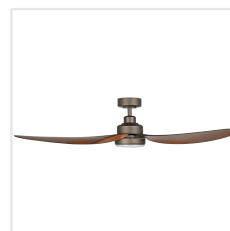

Fan

Motor Type	DC
Motor Wattage	35
Operation Voltage	220-240V, 50Hz
Enclosure Colour	matte black
Enclosure Material	steel
Blade Colour (1)	black matt
Blade Material	ABS, UV Resistant
Blade Quantity	3
Blade pitch in degree	Variable
Adjustable Canopy	13
Downrods optional	202979, 202977

20523112 TORQUAY

Contact | Support
eglo.com/en/eglo-worldwide

General Information

Material number	20523112
EAN/UPC	9008606233991

Dimensions

Article Diameter (in mm/in)	1420
Article Height (in mm/in)	316
Height - ceiling to bottom of blade (in mm/in)	290
Canopy Diameter (in mm/in)	155