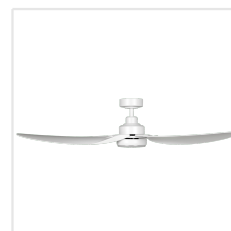

20523102 TORQUAY

Contact | Support
eglo.com/en/eglo-worldwide

General Information

Material number	20523102
EAN/UPC	9008606233984

Dimensions

Article Diameter (in mm/in)	1420
Article Height (in mm/in)	316
Height - ceiling to bottom of blade (in mm/in)	290
Canopy Diameter (in mm/in)	155

Fan

Motor Type	DC
Motor Wattage	35
Operation Voltage	220-240V, 50Hz
Enclosure Colour	matte black
Enclosure Material	steel
Blade Colour (1)	black matt
Blade Material	ABS, UV Resistant
Blade Quantity	3
Blade pitch in degree	Variable
Adjustable Canopy	13
Downrods optional	202979, 202977

20523101 TORQUAY

Contact | Support
eglo.com/en/eglo-worldwide

General Information

Material number	20523101
EAN/UPC	9008606233977

Dimensions

Article Diameter (in mm/in)	1420
Article Height (in mm/in)	316
Height - ceiling to bottom of blade (in mm/in)	290
Canopy Diameter (in mm/in)	155

Fan

Motor Type	DC
Motor Wattage	35
Operation Voltage	220-240V, 50Hz
Enclosure Colour	matte white
Enclosure Material	steel
Blade Colour (1)	white matt
Blade Material	ABS, UV Resistant
Blade Quantity	3
Blade pitch in degree	Variable
Adjustable Canopy	13
Downrods optional	203376, 203375