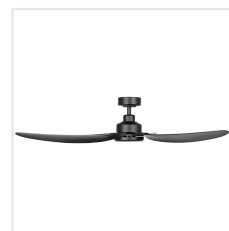

20522902 TORQUAY

Contact | Support
eglo.com/en/eglo-worldwide

General Information

Material number	20522902
EAN/UPC	9008606233953

Dimensions

Article Diameter (in mm/in)	1420
Article Height (in mm/in)	284
Height - ceiling to bottom of blade (in mm/in)	290
Canopy Diameter (in mm/in)	155

Fan

Motor Type	DC
Motor Wattage	35
Operation Voltage	220-240V, 50Hz
Enclosure Colour	matte black
Enclosure Material	steel
Blade Colour (1)	black matt
Blade Material	ABS, UV Resistant
Blade Quantity	3
Blade pitch in degree	Variable
Adjustable Canopy	13
Downrods optional	202979, 202977

Contact | Support
eglo.com/en/eglo-worldwide

General Information

Material number	20522901
EAN/UPC	9008606233946

Dimensions

Article Diameter (in mm/in)	1420
Article Height (in mm/in)	284
Height - ceiling to bottom of blade (in mm/in)	290
Canopy Diameter (in mm/in)	155