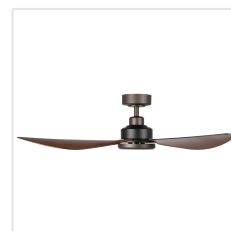

Fan

Motor Type	DC
Motor Wattage	35
Operation Voltage	220-240V, 50Hz
Enclosure Colour	matte black
Enclosure Material	steel
Blade Colour (1)	black matt
Blade Material	ABS, UV Resistant
Blade Quantity	3
Blade pitch in degree	Variable
Adjustable Canopy	13
Downrods optional	202979, 202977

Contact | Support
eglo.com/en/eglo-worldwide

General Information

Material number	20522712
EAN/UPC	9008606233908

Dimensions

Article Diameter (in mm/in)	1220
Article Height (in mm/in)	284
Height - ceiling to bottom of blade (in mm/in)	290
Canopy Diameter (in mm/in)	155