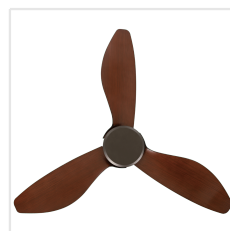

Fan

Motor Type	DC
Motor Wattage	35
Operation Voltage	220-240V, 50Hz
Enclosure Colour	matte black
Enclosure Material	steel
Blade Colour (1)	black matt
Blade Material	ABS, UV Resistant
Blade Quantity	3
Blade pitch in degree	Variable
Adjustable Canopy	13
Downrods optional	202979, 202977

Contact | Support
eglo.com/en/eglo-worldwide

General Information

Material number	20522712
EAN/UPC	9008606233908

Dimensions

Article Diameter (in mm/in)	1220
Article Height (in mm/in)	284
Height - ceiling to bottom of blade (in mm/in)	290
Canopy Diameter (in mm/in)	155