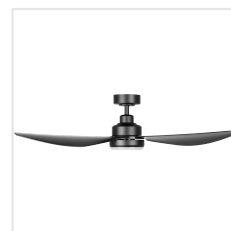

Contact | Support
eglo.com/en/eglo-worldwide