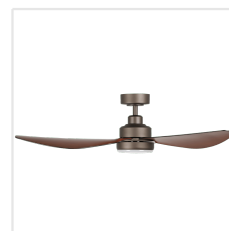

Contact | Support
eglo.com/en/eglo-worldwide