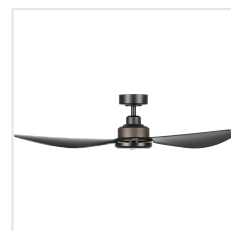

20522702 TORQUAY

Contact | Support
eglo.com/en/eglo-worldwide

General Information

Material number	20522702
EAN/UPC	9008606233892

Dimensions

Article Diameter (in mm/in)	1220
Article Height (in mm/in)	284
Height - ceiling to bottom of blade (in mm/in)	290
Canopy Diameter (in mm/in)	155

Fan

Motor Type	DC
Motor Wattage	33
Operation Voltage	220-240V, 50Hz
Enclosure Colour	matte black
Enclosure Material	steel
Blade Colour (1)	black matt
Blade Material	ABS, UV Resistant
Blade Quantity	3
Blade pitch in degree	Variable
Adjustable Canopy	13
Downrods optional	202979, 202977