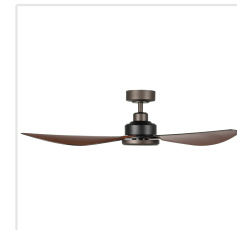

Fan

Motor Type	DC
Motor Wattage	33
Operation Voltage	220-240V, 50Hz
Enclosure Colour	matte black
Enclosure Material	steel
Blade Colour (1)	black matt
Blade Material	ABS, UV Resistant
Blade Quantity	3
Blade pitch in degree	Variable
Adjustable Canopy	13
Downrods optional	202979, 202977

Contact | Support
eglo.com/en/eglo-worldwide

General Information

Material number	20522712
EAN/UPC	9008606233908

Dimensions

Article Diameter (in mm/in)	1220
Article Height (in mm/in)	284
Height - ceiling to bottom of blade (in mm/in)	290
Canopy Diameter (in mm/in)	155