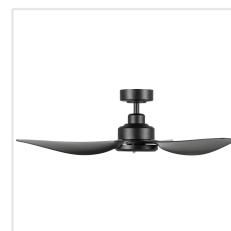

20522502 TORQUAY

Contact | Support
eglo.com/en/eglo-worldwide

General Information

Material number	20522502
EAN/UPC	9008606233830

Dimensions

Article Diameter (in mm/in)	1070
Article Height (in mm/in)	284
Height - ceiling to bottom of blade (in mm/in)	294
Canopy Diameter (in mm/in)	155

Fan

Motor Type	DC
Motor Wattage	13
Operation Voltage	220-240V, 50Hz
Enclosure Colour	matte black
Enclosure Material	steel
Blade Colour (1)	black matt
Blade Material	ABS, UV Resistant
Blade Quantity	3
Blade pitch in degree	Variable
Adjustable Canopy	13
Downrods optional	202979, 202977