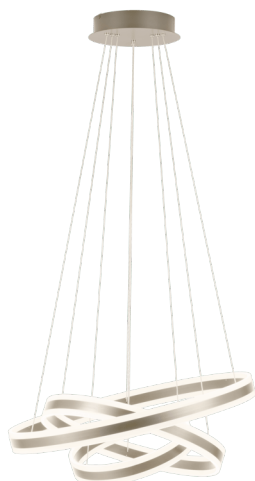

General Information

Material number	39314
Type	pendant light
Product segment	Indoor
Theme	Crystal & Design
Energy efficiency class (EEI)	F

Dimensions

Article Height (in mm/in)	1500
Article Diameter (in mm/in)	800
Net Weight (in kg)	8.32

Material & Colour

Enclosure Material	steel
Enclosure Colour	champagne
Glass/Shade Material	plastic
Glass/Shade Colour	satin finish

Functionality

Switch Type	without switch
Function	LED not replaceable
Battery	No