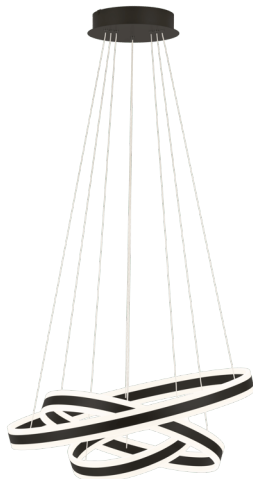

General Information

Material number	205026
Type	pendant light
Product segment	Indoor
Theme	Crystal & Design
Energy efficiency class (EEI)	F

Dimensions

Article Height (in mm/in)	1500
Article Diameter (in mm/in)	800
Net Weight (in kg)	4.09

Material & Colour

Enclosure Material	steel
Enclosure Colour	black
Glass/Shade Material	plastic
Glass/Shade Colour	satin finish

Functionality

Switch Type	without switch
Function	LED not replaceable
Battery	No

2X78
W 2X x
 9120l
 m

General Information

Material number	205027
Type	pendant light
Product segment	Indoor
Theme	Crystal & Design
Energy efficiency class (EEI)	F

Dimensions

Article Height (in mm/in)	1500
Article Diameter (in mm/in)	800
Net Weight (in kg)	8.09