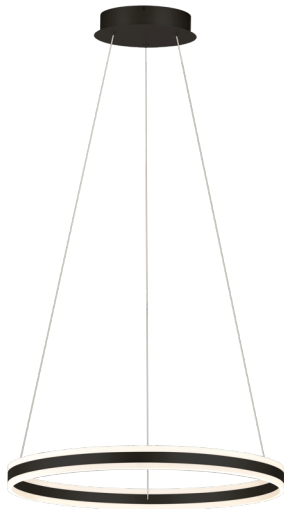

General Information

Material number	39313
Type	pendant light
Product segment	Indoor
Theme	Crystal & Design
Energy efficiency class (EEI)	F

Dimensions

Article Height (in mm/in)	1500
Article Diameter (in mm/in)	800
Net Weight (in kg)	4.09

Material & Colour

Enclosure Material	steel
Enclosure Colour	champagne
Glass/Shade Material	plastic
Glass/Shade Colour	satin finish

Functionality

Switch Type	without switch
Function	LED not replaceable
Battery	No

General Information

Material number	205026
Type	pendant light
Product segment	Indoor
Theme	Crystal & Design
Energy efficiency class (EEI)	F

Dimensions

Article Height (in mm/in)	1500
Article Diameter (in mm/in)	800
Net Weight (in kg)	4.09

Material & Colour

Enclosure Material	steel
Enclosure Colour	black
Glass/Shade Material	plastic
Glass/Shade Colour	satin finish

Functionality

Switch Type	without switch
Function	LED not replaceable
Battery	No