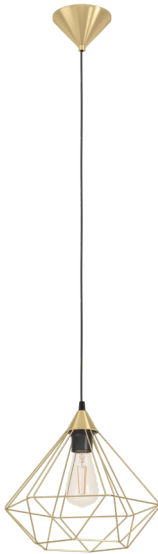

General Information

Material number	94187
Type	pendant light
Product segment	Indoor
Theme	Vintage

Dimensions

Article Height (in mm/in)	1100
Article Diameter (in mm/in)	175
Net Weight (in kg)	0.36

Material & Colour

Illuminant 1

Illuminant Type (1)	E27
Illuminant incl. (1)	Exclusive
Socket Type (1)	E27

E27

1X60
W

General Information

Material number	94188
Type	pendant light
Product segment	Indoor
Theme	Vintage

Dimensions

Article Height (in mm)	2000
Article Diameter (in mm)	175
Net Weight (in kg)	0.45

Material & Colour

Enclosure Material	steel
Enclosure Colour	brushed brass
Cable Colour	black

Functionality

Switch Type	without switch
Battery	No

General Information

Material number	43679N
Type	pendant light
Product segment	Indoor
Theme	Vintage

Dimensions

Article Height (in mm)	2000
Article Diameter (in mm)	325
Net Weight (in kg)	0.94

Material & Colour