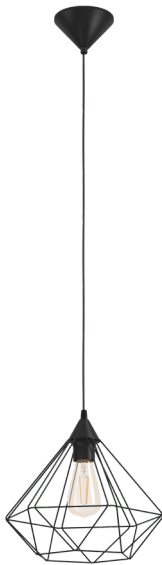

General Information

Material number	94187
Type	pendant light
Product segment	Indoor
Theme	Vintage

Dimensions

Article Height (in mm/in)	1100
Article Diameter (in mm/in)	175
Net Weight (in kg)	0.36

Material & Colour

Illuminant 1

Illuminant Type (1)	E27
Illuminant incl. (1)	Exclusive
Socket Type (1)	E27

E27

1X60
W

General Information

Material number	94188
Type	pendant light
Product segment	Indoor
Theme	Vintage

Dimensions

Article Height (in mm/in)	1100
Article Diameter (in mm/in)	325
Net Weight (in kg)	0.6

Material & Colour

Enclosure Material	plastic
Enclosure Colour	black
Cable Colour	black
Glass/Shade Material	steel
Glass/Shade Colour	black

General Information

Material number	43679N
Type	pendant light
Product segment	Indoor
Theme	Vintage

Dimensions

Article Height (in mm)	2000
Article Diameter (in mm)	325
Net Weight (in kg)	0.94

Material & Colour