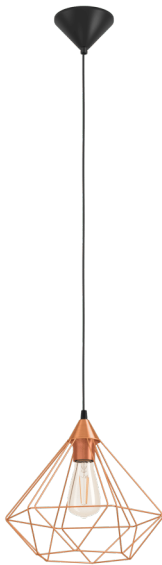

General Information

Material number	94187
Type	pendant light
Product segment	Indoor
Theme	Vintage

Dimensions

Article Height (in mm/in)	1100
Article Diameter (in mm/in)	175
Net Weight (in kg)	0.36

Material & Colour

Illuminant 1

Illuminant Type (1)	E27
Illuminant incl. (1)	Exclusive
Socket Type (1)	E27

E27

1X60
W

General Information

Material number	94188
Type	pendant light
Product segment	Indoor
Theme	Vintage

Dimensions

General Information

Material number	43679N
Type	pendant light
Product segment	Indoor
Theme	Vintage

Dimensions

Article Height (in mm)	2000
Article Diameter (in mm)	325
Net Weight (in kg)	0.94

Material & Colour

Illuminant 1

Illuminant Type (1)	E27
Illuminant incl. (1)	Exclusive
Socket Type (1)	E27

General Information

Material number	94194
Type	pendant light
Product segment	Indoor
Theme	Vintage

Dimensions

Article Height (in mm/in)	1100
Article Diameter (in mm/in)	325
Net Weight (in kg)	0.48