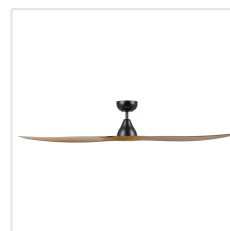

20550102

SURF

Contact | Support
eglo.com/en/eglo-worldwide

General Information

Material number	20550102
EAN/UPC	9008606263813

Dimensions

Article Diameter (in mm/in)	1520
Article Height (in mm/in)	292
Height - ceiling to bottom of blade (in mm/in)	288
Canopy Diameter (in mm/in)	158

Contact | Support
eglo.com/en/eglo-worldwide

General Information

Material number	20550117
EAN/UPC	9008606263837

Dimensions

Article Diameter (in mm/in)	1520
Article Height (in mm/in)	292
Height - ceiling to bottom of blade (in mm/in)	288
Canopy Diameter (in mm/in)	158