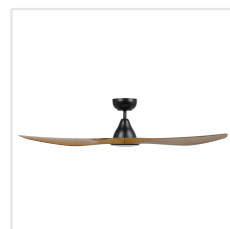

Contact | Support
eglo.com/en/eglo-worldwide