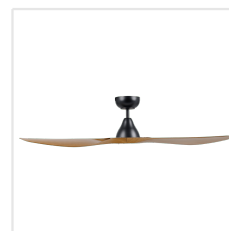

Contact | Support
eglo.com/en/eglo-worldwide