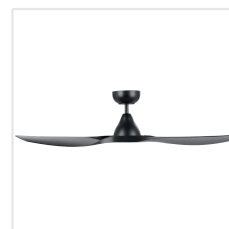

Contact | Support
eglo.com/en/eglo-worldwide