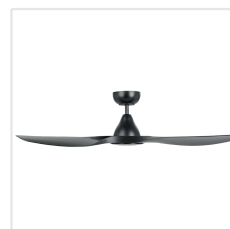

Contact | Support
eglo.com/en/eglo-worldwide