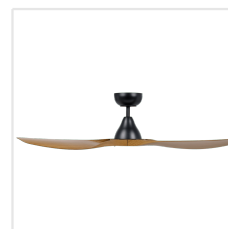

20549617
SURF

Contact | Support
eglo.com/en/eglo-worldwide

General Information

Material number	20549617
EAN/UPC	9008606263677

Dimensions

Article Diameter (in mm/in)	1220
Article Height (in mm/in)	297
Height - ceiling to bottom of blade (in mm/in)	297
Canopy Diameter (in mm/in)	158

Fan

Motor Type	DC
Motor Wattage	40
Operation Voltage	220-240V, 50Hz
Enclosure Colour	matte black
Enclosure Material	ABS
Blade Colour (1)	Burmese Teak
Blade Material	ABS
Blade Quantity	3
Blade pitch in degree	Variable
Adjustable Canopy	20
Downrods optional	20581202, 20581302