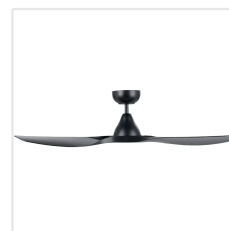

General Information

Material number	20549602
EAN/UPC	9008606263653

Dimensions

Article Diameter (in mm)	1220
Article Height (in mm)	297
Height - ceiling to bottom of blade in mm	297
Canopy Diameter (in mm)	158