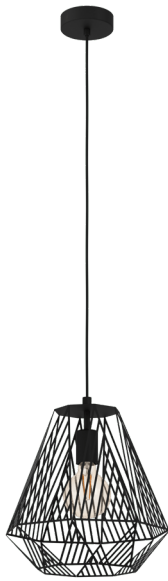

## General Information

Material number	43695N
Type	pendant light
Product segment	Indoor
Theme	Vintage

## Dimensions

Article Height (in mm/in)	2000
Article Diameter (in mm/in)	330
Net Weight (in kg)	1.26

## Illuminant 1

Illuminant Type (1)	E27
Illuminant incl. (1)	Exclusive
Socket Type (1)	E27

E27

1X40  
W

## General Information

Material number	43692N
Type	pendant light
Product segment	Indoor
Theme	Vintage