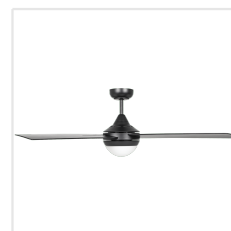

20491204 STRADBROKE

Contact | Support
eglo.com/en/eglo-worldwide

General Information

Material number	20491204
EAN/UPC	9008606233694

Dimensions

Article Diameter (in mm/in)	1320
Article Height (in mm/in)	378
Height - ceiling to bottom of blade (in mm/in)	270
Canopy Diameter (in mm/in)	142

Fan

Motor Type	DC
Motor Wattage	28
Operation Voltage	220-240V, 50Hz
Enclosure Colour	titanium
Enclosure Material	steel
Blade Colour (1)	titanium
Blade Material	ABS, UV Resistant
Blade Quantity	4
Blade pitch in degree	11
Adjustable Canopy	15
Downrods optional	20522304, 20522404

20491202 STRADBROKE

Contact | Support
eglo.com/en/eglo-worldwide

General Information

Material number	20491202
EAN/UPC	9008606233687

Dimensions

Article Diameter (in mm/in)	1320
Article Height (in mm/in)	378
Height - ceiling to bottom of blade (in mm/in)	270
Canopy Diameter (in mm/in)	142