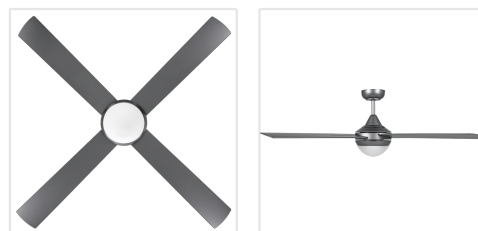

20491204 STRADBROKE

Contact | Support
eglo.com/en/eglo-worldwide

General Information

Material number	20491204
EAN/UPC	9008606233694

Dimensions

Article Diameter (in mm/in)	1320
Article Height (in mm/in)	378
Height - ceiling to bottom of blade (in mm/in)	270
Canopy Diameter (in mm/in)	142

Fan

Motor Type	DC
Motor Wattage	28
Operation Voltage	220-240V, 50Hz
Enclosure Colour	titanium
Enclosure Material	steel
Blade Colour (1)	titanium
Blade Material	ABS, UV Resistant
Blade Quantity	4
Blade pitch in degree	11
Adjustable Canopy	15
Downrods optional	20522304, 20522404