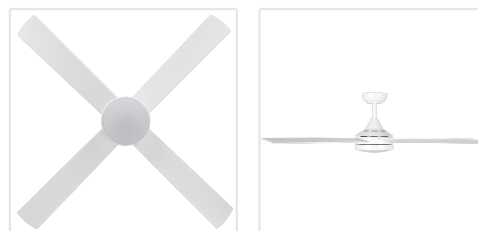

20491704 STRADBROKE

Contact | Support
eglo.com/en/eglo-worldwide

General Information

Material number	20491704
EAN/UPC	9008606233755

Dimensions

Article Diameter (in mm/in)	1320
Article Height (in mm/in)	318
Height - ceiling to bottom of blade (in mm/in)	270
Canopy Diameter (in mm/in)	142

Fan

Motor Type	DC
Motor Wattage	28
Operation Voltage	220-240V, 50Hz
Enclosure Colour	titanium
Enclosure Material	steel
Blade Colour (1)	titanium
Blade Material	ABS, UV Resistant
Blade Quantity	4
Blade pitch in degree	11
Adjustable Canopy	15
Downrods optional	20522304, 20522404

20491701 STRADBROKE

Contact | Support
eglo.com/en/eglo-worldwide

General Information

Material number	20491701
EAN/UPC	9008606233731

Dimensions

Article Diameter (in mm)	1320
Article Height (in mm)	318
Height - ceiling to bottom of blade in mm	297
Canopy Diameter (in mm)	142