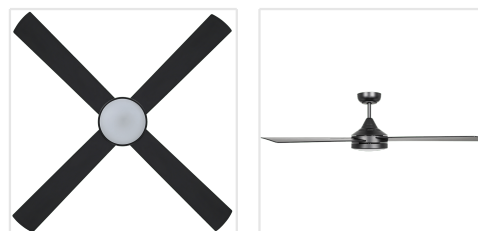

General Information

Material number 20491702
EAN/UPC 9008606233748

Dimensions

Article Diameter (in mm) 1320
Article Height (in mm) 318
Height - ceiling to bottom of blade in mm 297
Canopy Diameter (in mm) 142