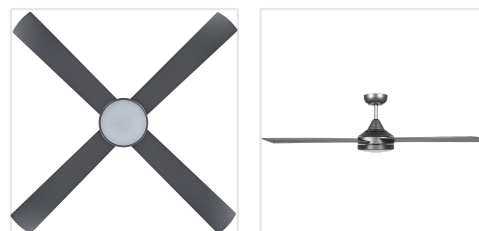

20491704 STRADBROKE

Contact | Support
eglo.com/en/eglo-worldwide

General Information

Material number	20491704
EAN/UPC	9008606233755

Dimensions

Article Diameter (in mm/in)	1320
Article Height (in mm/in)	318
Height - ceiling to bottom of blade (in mm/in)	270
Canopy Diameter (in mm/in)	142

Fan

Motor Type	DC
Motor Wattage	28
Operation Voltage	220-240V, 50Hz
Enclosure Colour	titanium
Enclosure Material	steel
Blade Colour (1)	titanium
Blade Material	ABS, UV Resistant
Blade Quantity	4
Blade pitch in degree	11
Adjustable Canopy	15
Downrods optional	20522304, 20522404

20491701 STRADBROKE

Contact | Support
eglo.com/en/eglo-worldwide

General Information

Material number	20491701
EAN/UPC	9008606233731

Dimensions

Article Diameter (in mm)	1320
Article Height (in mm)	318
Height - ceiling to bottom of blade in mm	297
Canopy Diameter (in mm)	142