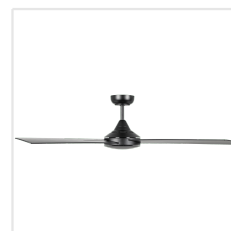

Fan

Motor Type	DC
Motor Wattage	28
Operation Voltage	220-240V, 50Hz
Enclosure Colour	titanium
Enclosure Material	steel
Blade Colour (1)	titanium
Blade Material	ABS, UV Resistant
Blade Quantity	4
Blade pitch in degree	11
Adjustable Canopy	15
Downrods optional	20522304, 20522404

General Information

Material number	20491502
EAN/UPC	9008606233625

Dimensions

Article Diameter (in mm)	1320
Article Height (in mm)	318
Height - ceiling to bottom of blade in mm	297
Canopy Diameter (in mm)	142