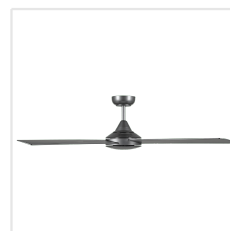

20491504 STRADBROKE

Contact | Support
eglo.com/en/eglo-worldwide

General Information

Material number	20491504
EAN/UPC	9008606233632

Dimensions

Article Diameter (in mm/in)	1320
Article Height (in mm/in)	318
Height - ceiling to bottom of blade (in mm/in)	270
Canopy Diameter (in mm/in)	142

Fan

Motor Type	DC
Motor Wattage	28
Operation Voltage	220-240V, 50Hz
Enclosure Colour	titanium
Enclosure Material	steel
Blade Colour (1)	titanium
Blade Material	ABS, UV Resistant
Blade Quantity	4
Blade pitch in degree	11
Adjustable Canopy	15
Downrods optional	20522304, 20522404