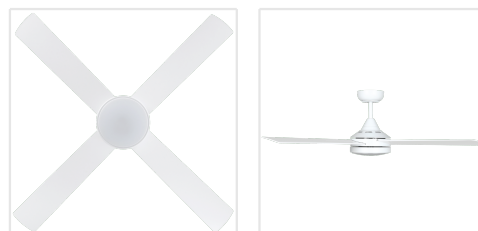

20491604 STRADBROKE

Contact | Support
eglo.com/en/eglo-worldwide

General Information

Material number	20491604
EAN/UPC	9008606233724

Dimensions

Article Diameter (in mm/in)	1220
Article Height (in mm/in)	318
Height - ceiling to bottom of blade (in mm/in)	270
Canopy Diameter (in mm/in)	142

Fan

Motor Type	DC
Motor Wattage	28
Operation Voltage	220-240V, 50Hz
Enclosure Colour	titanium
Enclosure Material	steel
Blade Colour (1)	titanium
Blade Material	ABS, UV Resistant
Blade Quantity	4
Blade pitch in degree	11
Adjustable Canopy	15
Downrods optional	20522304, 20522404

Performance	1 (low)	2	3	4	5	6
Wattage by air movement (1)	1.9	3	5.2	8.7	14.8	25.7
RPM (1)	65	110	142	175	210	250
Air Movement m3/Hr (1)	2250	4350	5610	7500	8470	10510

Illuminant

Illuminant Type (1)	LED
Illuminant incl. (1)	Inclusive
Socket Type (1)	LED
max. Wattage (1)	20W
Illuminant Material (1)	ET3698
Light colour Complete	TRICOLOUR
Kelvin Complete	3000K, 4000K, 5000K
Lumen Complete	2300
Bulb-Dimmable	Yes

20491601 STRADBROKE

Contact | Support
eglo.com/en/eglo-worldwide

General Information

Material number	20491601
EAN/UPC	9008606233700

Dimensions

Article Diameter (in mm)	1220
Article Height (in mm)	318
Height - ceiling to bottom of blade in mm	297
Canopy Diameter (in mm)	142