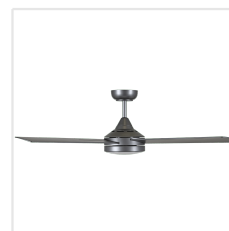

20491604 STRADBROKE

Contact | Support
eglo.com/en/eglo-worldwide

General Information

Material number	20491604
EAN/UPC	9008606233724

Dimensions

Article Diameter (in mm/in)	1220
Article Height (in mm/in)	318
Height - ceiling to bottom of blade (in mm/in)	270
Canopy Diameter (in mm/in)	142

Fan

Motor Type	DC
Motor Wattage	28
Operation Voltage	220-240V, 50Hz
Enclosure Colour	titanium
Enclosure Material	steel
Blade Colour (1)	titanium
Blade Material	ABS, UV Resistant
Blade Quantity	4
Blade pitch in degree	11
Adjustable Canopy	15
Downrods optional	20522304, 20522404