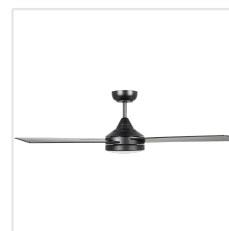

General Information

Material number 20491602
EAN/UPC 9008606233717

Dimensions

Article Diameter (in mm) 1220
Article Height (in mm) 318
Height - ceiling to bottom of blade in mm 297
Canopy Diameter (in mm) 142