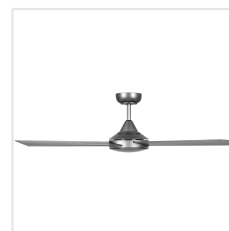

Contact | Support
eglo.com/en/eglo-worldwide