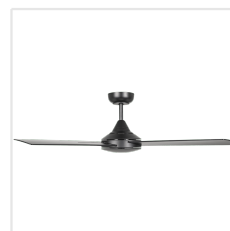

Contact | Support
eglo.com/en/eglo-worldwide