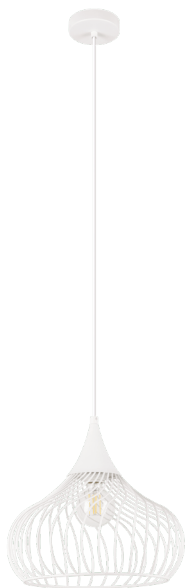

General Information

Material number	43344N
Type	pendant light
Product segment	Indoor
Theme	Vintage

Dimensions

Article Height (in mm/in)	2000
Article Diameter (in mm/in)	365
Net Weight (in kg)	1.19

Material & Colour

Enclosure Material	steel
Enclosure Colour	black

Functionality

Switch Type	without switch
Battery	No

Technical Information

Protection Degree	IP20
Protection Class	2
Mains Voltage	220-240V,50/60Hz
Operation Voltage	220-240V,50/60Hz
max. Wattage (1)	1X60W

Illuminant 1

Illuminant Type (1)	E27
Illuminant incl. (1)	Exclusive
Socket Type (1)	E27

E27

1X60
W

General Information

Material number	205158N
Type	pendant light
Product segment	Indoor
Theme	Vintage

Dimensions

Article Height (in mm/in)	2000
Article Diameter (in mm/in)	365
Net Weight (in kg)	1.19

Material & Colour

Enclosure Material	steel
Enclosure Colour	white

Functionality

Switch Type	without switch
Battery	No