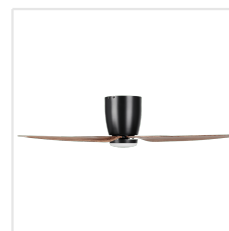

Contact | Support
eglo.com/en/eglo-worldwide