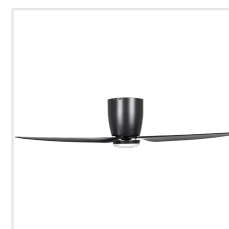

Contact | Support
eglo.com/en/eglo-worldwide