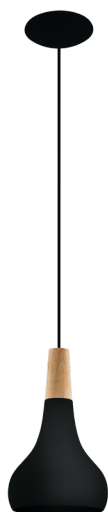

General Information

Material number	96981N
Type	pendant light
Product segment	Indoor
Theme	sonstige / nicht zuordenbar

Dimensions

Article Height (in mm/in)	2000
Article Diameter (in mm/in)	180
Net Weight (in kg)	0.77

Material & Colour

Enclosure Material	steel
Enclosure Colour	white
Cable Colour	white
Glass/Shade Material	wood
Glass/Shade Colour	brown

Functionality

Switch Type	without switch
Battery	No

Technical Information

max. Wattage (1)	1X60W
------------------	-------

Illuminant 1

Illuminant Type (1)	E27
Illuminant incl. (1)	Exclusive
Socket Type (1)	E27

E27

1X60
W

General Information

Material number	203191N
Type	pendant light
Product segment	Indoor
Theme	sonstige / nicht zuordenbar

Dimensions

Article Height (in mm/in)	2000
Article Diameter (in mm/in)	180
Net Weight (in kg)	0.77

Material & Colour

Enclosure Material	steel
Enclosure Colour	black
Glass/Shade Material	wood
Glass/Shade Colour	brown