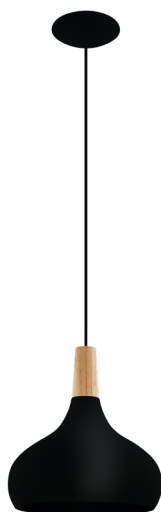

E27

1X60
W

General Information

Material number	96982N
Type	pendant light
Product segment	Indoor
Theme	sonstige / nicht zuordenbar

Dimensions

Article Height (in mm/in)	2000
Article Diameter (in mm/in)	280
Net Weight (in kg)	0.99

Material & Colour

Enclosure Material	steel
Enclosure Colour	white
Cable Colour	white
Glass/Shade Material	wood
Glass/Shade Colour	brown

Functionality

Switch Type	without switch
Battery	No

Technical Information

max. Wattage (1)	1X60W
------------------	-------

Illuminant 1

Illuminant Type (1)	E27
Illuminant incl. (1)	Exclusive
Socket Type (1)	E27

E27

1X60
W

General Information

Material number	203192N
Type	pendant light
Product segment	Indoor
Theme	sonstige / nicht zuordenbar

Dimensions

Article Height (in mm/in)	2000
Article Diameter (in mm/in)	280
Net Weight (in kg)	0.99

Material & Colour

Enclosure Material	steel
Enclosure Colour	black
Glass/Shade Material	wood
Glass/Shade Colour	brown