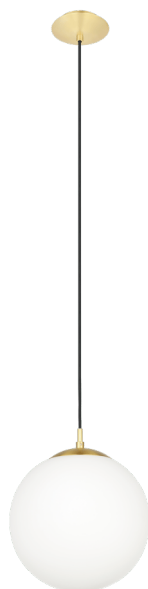

General Information

Material number	205014
Type	pendant light
Product segment	Indoor
Theme	sonstige / nicht zuordenbar

Dimensions

Article Height (in mm)	2000
Article Diameter (in mm)	300
Net Weight (in kg)	1.28

Material & Colour

Enclosure Material	steel
Enclosure Colour	matte brass
Glass/Shade Material	matte-opal glass
Glass/Shade Colour	white

Functionality

Switch Type	without switch
Battery	No

Technical Information

max. Wattage (1)	1X60W