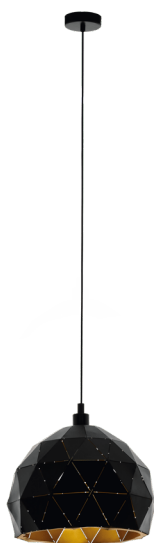

General Information

Material number	33345N
Type	pendant light
Product segment	Indoor
Theme	sonstige / nicht zuordenbar

Dimensions

Article Height (in mm/in)	2000
Article Diameter (in mm/in)	170
Net Weight (in kg)	0.66

Material number	97854N
Type	pendant light
Product segment	Indoor
Theme	sonstige / nicht zuordenbar

Dimensions

Article Height (in mm/in)	2000
Article Diameter (in mm/in)	300
Net Weight (in kg)	1.46

Material & Colour

Illuminant 1

Illuminant Type (1)	E27
Illuminant incl. (1)	Exclusive
Socket Type (1)	E27

E27

1X60
W

General Information

Material number	97845N
Type	pendant light
Product segment	Indoor
Theme	sonstige / nicht zuordenbar

Dimensions

Article Height (in mm/in)	2000
Article Diameter (in mm/in)	300
Net Weight (in kg)	1.46

Material & Colour

Enclosure Material	steel
Enclosure Colour	black, gold
Cable Colour	black

Functionality

Switch Type	without switch
Battery	No