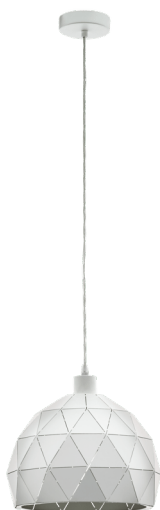

General Information

Material number	97854N
Type	pendant light
Product segment	Indoor
Theme	sonstige / nicht zuordenbar

Dimensions

Article Height (in mm/in)	2000
Article Diameter (in mm/in)	300
Net Weight (in kg)	1.46

Material & Colour

Enclosure Material	steel
Enclosure Colour	white
Cable Colour	transparent

Functionality

Switch Type	without switch
Battery	No

Technical Information

Protection Class	2
max. Wattage (1)	1X60W