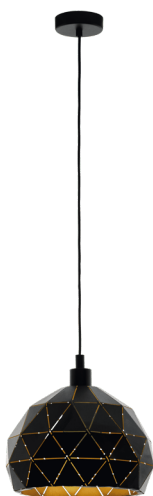

General Information

Material number	33345N
Type	pendant light
Product segment	Indoor
Theme	sonstige / nicht zuordenbar

Dimensions

Article Height (in mm/in)	2000
Article Diameter (in mm/in)	170
Net Weight (in kg)	0.66

Material number	97854N
Type	pendant light
Product segment	Indoor
Theme	sonstige / nicht zuordenbar

Dimensions

Article Height (in mm/in)	2000
Article Diameter (in mm/in)	300
Net Weight (in kg)	1.46

Material & Colour

Illuminant 1

Illuminant Type (1)	E27
Illuminant incl. (1)	Exclusive
Socket Type (1)	E27

E27

1X60
W

Technical changes reserved

2/2

Contact | Support
eglo.com/en/eglo-worldwide

General Information

Material number	97841N
Type	pendant light
Product segment	Indoor
Theme	sonstige / nicht zuordenbar

Dimensions

Article Height (in mm/in)	2000
Article Diameter (in mm/in)	400
Net Weight (in kg)	2.39

Material & Colour