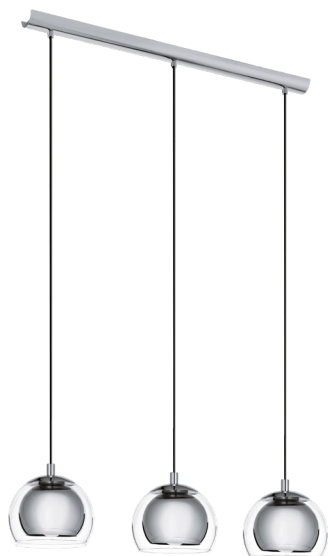

General Information

Material number	98592
Type	pendant light
Product segment	Indoor
Theme	sonstige / nicht zuordenbar

Dimensions

Article Height (in mm/in)	1100
Article Width (in mm/in)	150
Article Length (in mm/in)	1210
Net Weight (in kg)	5.27

Material & Colour

Enclosure Material	steel, wood
Enclosure Colour	satin nickel, brown
Glass/Shade Material	glass vaporized
Glass/Shade Colour	amber

Functionality

Switch Type	without switch
Battery	No

Technical Information

E27

5X28
W

General Information

Material number	94592
Type	pendant light
Product segment	Indoor
Theme	sonstige / nicht zuordenbar

Dimensions

Article Height (in mm/in)	1100
Article Diameter (in mm/in)	190
Net Weight (in kg)	0.87

Illuminant 1

Illuminant Type (1)	E27
Illuminant incl. (1)	Exclusive
Socket Type (1)	E27

E27

1X40
W

General Information

Material number	94593
Type	pendant light
Product segment	Indoor
Theme	sonstige / nicht zuordenbar