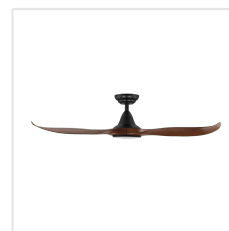

Fan

Motor Type	DC
Motor Wattage	24
Operation Voltage	220-240V, 50Hz
Enclosure Colour	titanium
Enclosure Material	ABS, UV Resistant
Blade Colour (1)	titanium
Blade Material	ABS, UV Resistant
Blade Quantity	3
Blade pitch in degree	16°
Adjustable Canopy	8
Downrods optional	204751, 204752

Contact | Support
eglo.com/en/eglo-worldwide

General Information

Material number	204117
EAN/UPC	9008606198337

Dimensions

Article Diameter (in mm/in)	1320
Article Height (in mm/in)	295
Height - ceiling to bottom of blade (in mm/in)	285
Canopy Diameter (in mm/in)	170