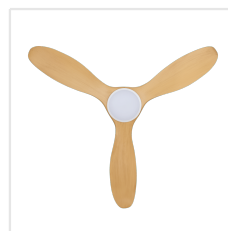

General Information

Material number	204115
EAN/UPC	9008606198313

Dimensions

Article Diameter (in mm/in)	1320
Article Height (in mm/in)	295
Height - ceiling to bottom of blade (in mm/in)	285
Canopy Diameter (in mm/in)	170