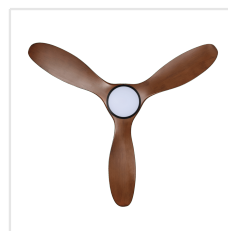

Contact | Support
eglo.com/en/eglo-worldwide

General Information

Material number	204117
EAN/UPC	9008606198337

Dimensions

Article Diameter (in mm/in)	1320
Article Height (in mm/in)	295
Height - ceiling to bottom of blade (in mm/in)	285
Canopy Diameter (in mm/in)	170