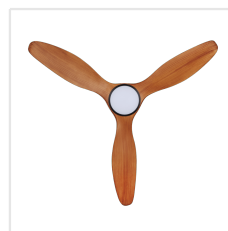

General Information

Material number	204116
EAN/UPC	9008606198320

Dimensions

Article Diameter (in mm/in)	1320
Article Height (in mm/in)	295
Height - ceiling to bottom of blade (in mm/in)	285
Canopy Diameter (in mm/in)	170