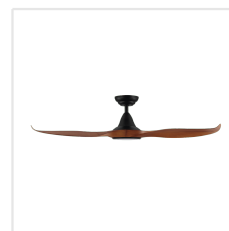

General Information

Material number	204116
EAN/UPC	9008606198320

Dimensions

Article Diameter (in mm/in)	1320
Article Height (in mm/in)	295
Height - ceiling to bottom of blade (in mm/in)	285
Canopy Diameter (in mm/in)	170