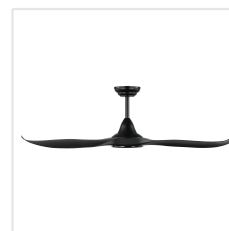

Contact | Support
eglo.com/en/eglo-worldwide

General Information

Material number	202969
EAN/UPC	9008606185160

Dimensions

Article Diameter (in mm)	1320
Article Height (in mm)	295
Height - ceiling to bottom of blade in mm	285
Canopy Diameter (in mm)	170