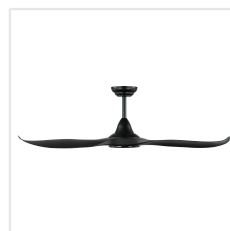

Contact | Support
eglo.com/en/eglo-worldwide

General Information

Material number	203371
EAN/UPC	9008606186662

Dimensions

Article Diameter (in mm)	1320
Article Height (in mm)	295
Height - ceiling to bottom of blade in mm	285
Canopy Diameter (in mm)	170

General Information

Material number	203369
EAN/UPC	9008606186655

Dimensions

Article Diameter (in mm)	1320
Article Height (in mm)	295
Height - ceiling to bottom of blade in mm	285
Canopy Diameter (in mm)	170