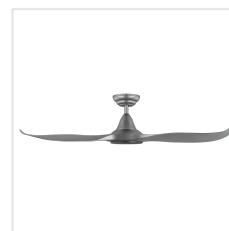

General Information

Material number	204746
EAN/UPC	9008606214648

Dimensions

Article Diameter (in mm/in)	1320
Article Height (in mm/in)	295
Height - ceiling to bottom of blade (in mm/in)	285
Canopy Diameter (in mm/in)	170