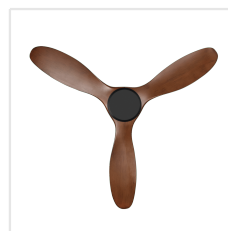

General Information

Material number	204114
EAN/UPC	9008606198306

Dimensions

Article Diameter (in mm/in)	1320
Article Height (in mm/in)	295
Height - ceiling to bottom of blade (in mm/in)	285
Canopy Diameter (in mm/in)	170