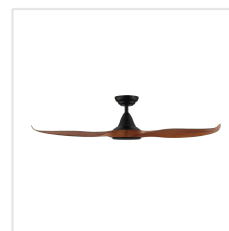

General Information

Material number	204113
EAN/UPC	9008606198290

Dimensions

Article Diameter (in mm/in)	1320
Article Height (in mm/in)	295
Height - ceiling to bottom of blade (in mm/in)	285
Canopy Diameter (in mm/in)	170