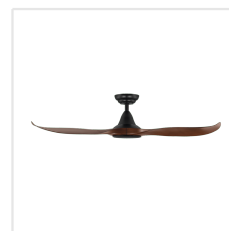

General Information

Material number	204114
EAN/UPC	9008606198306

Dimensions

Article Diameter (in mm/in)	1320
Article Height (in mm/in)	295
Height - ceiling to bottom of blade (in mm/in)	285
Canopy Diameter (in mm/in)	170