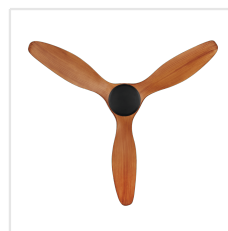

General Information

Material number	204113
EAN/UPC	9008606198290

Dimensions

Article Diameter (in mm/in)	1320
Article Height (in mm/in)	295
Height - ceiling to bottom of blade (in mm/in)	285
Canopy Diameter (in mm/in)	170