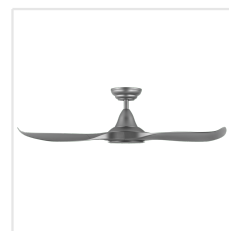

Contact | Support
eglo.com/en/eglo-worldwide