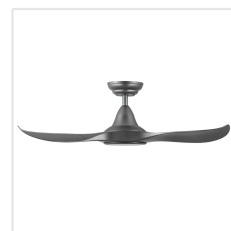

Contact | Support
eglo.com/en/eglo-worldwide