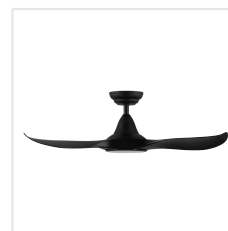

Contact | Support
eglo.com/en/eglo-worldwide