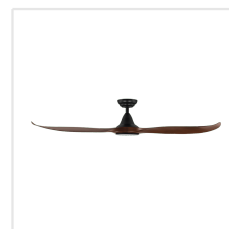

204749 NOOSA

Contact | Support
eglo.com/en/eglo-worldwide

General Information

Material number	204749
EAN/UPC	9008606214679

Dimensions

Article Diameter (in mm/in)	1520
Article Height (in mm/in)	295
Height - ceiling to bottom of blade (in mm/in)	285
Canopy Diameter (in mm/in)	170

Fan

Motor Type	DC
Motor Wattage	38
Operation Voltage	220-240V, 50Hz
Enclosure Colour	titanium
Enclosure Material	ABS, UV Resistant
Blade Colour (1)	titanium
Blade Material	ABS, UV Resistant
Blade Quantity	3
Blade pitch in degree	16°
Adjustable Canopy	8
Downrods optional	204751, 204752

Performance	1 (low)	2	3	4	5	6
Wattage by air movement (1)	4.3	7.2	10.2	15.1	24.9	37.4
RPM (1)	60	90	111	131	150	178
Air Movement m3/Hr (1)	3591	6032	7638	9526	10957	14346

Illuminant

Illuminant Type (1)	LED
Illuminant incl. (1)	Inclusive
Socket Type (1)	LED
max. Wattage (1)	18W
Illuminant Material (1)	ET2855
Light colour Complete	TRICOLOUR
Kelvin Complete	3000K, 4000K, 5000K
Lumen Complete	2011
Bulb-Dimmable	Yes

204233 NOOSA

Contact | Support
eglo.com/en/eglo-worldwide

General Information

Material number	204233
EAN/UPC	9008606201396

Dimensions

Article Diameter (in mm/in)	1520
Article Height (in mm/in)	295
Height - ceiling to bottom of blade (in mm/in)	285
Canopy Diameter (in mm/in)	170