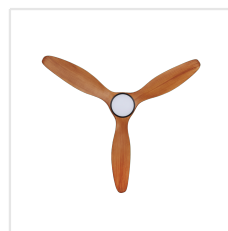

General Information

Material number	204232
EAN/UPC	9008606201389

Dimensions

Article Diameter (in mm/in)	1520
Article Height (in mm/in)	295
Height - ceiling to bottom of blade (in mm/in)	285
Canopy Diameter (in mm/in)	170