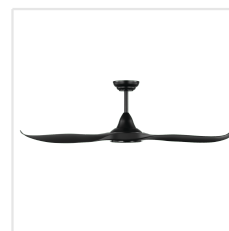

Contact | Support
eglo.com/en/eglo-worldwide

General Information

Material number	202972
EAN/UPC	9008606185184

Dimensions

Article Diameter (in mm)	1520
Article Height (in mm)	295
Height - ceiling to bottom of blade in mm	285
Canopy Diameter (in mm)	170