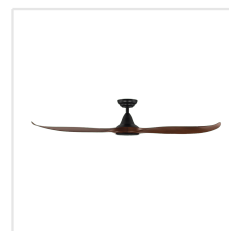

Contact | Support
eglo.com/en/eglo-worldwide