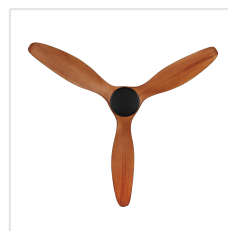

Contact | Support
eglo.com/en/eglo-worldwide