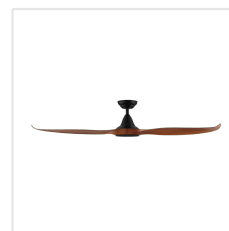

Contact | Support
eglo.com/en/eglo-worldwide