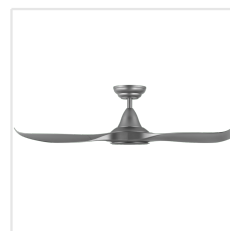

204796 NOOSA

Contact | Support
eglo.com/en/eglo-worldwide

General Information

Material number	204796
EAN/UPC	9008606215805

Dimensions

Article Diameter (in mm)	1168
Article Height (in mm)	295
Height - ceiling to bottom of blade in mm	285
Canopy Diameter (in mm)	170

Fan

Motor Type	DC
Motor Wattage	22
Operation Voltage	220-240V, 50Hz
Enclosure Colour	titanium
Enclosure Material	ABS, UV Resistant
Blade Colour (1)	titanium
Blade Material	ABS, UV Resistant
Blade Quantity	3
Blade pitch in degree	16°
Adjustable Canopy	8
Downrods optional	204751, 204752

Dimensions

Article Diameter (in mm)	1168
Article Height (in mm)	295
Height - ceiling to bottom of blade in mm	285
Canopy Diameter (in mm)	170

Fan

Motor Type	DC
Motor Wattage	22
Operation Voltage	220-240V, 50Hz
Enclosure Colour	matte black
Enclosure Material	ABS, UV Resistant
Blade Colour (1)	black matt
Blade Material	ABS, UV Resistant
Blade Quantity	3
Blade pitch in degree	16°
Adjustable Canopy	8
Downrods optional	202979, 202977

Dimensions

Article Diameter (in mm)	1168
Article Height (in mm)	295
Height - ceiling to bottom of blade in mm	285
Canopy Diameter (in mm)	170

Fan

Motor Type	DC
Motor Wattage	22
Operation Voltage	220-240V, 50Hz
Enclosure Colour	matte white
Enclosure Material	ABS, UV Resistant
Blade Colour (1)	white matt
Blade Material	ABS, UV Resistant
Blade Quantity	3
Blade pitch in degree	16°
Adjustable Canopy	8
Downrods optional	203376, 203375