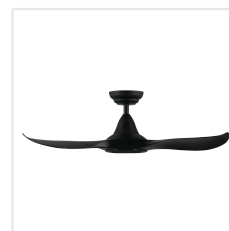

Contact | Support
eglo.com/en/eglo-worldwide