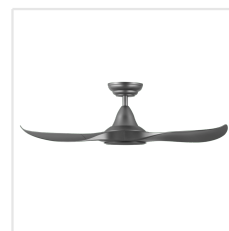

204783 NOOSA

Contact | Support
eglo.com/en/eglo-worldwide

General Information

Material number	204783
EAN/UPC	9008606215683

Dimensions

Article Diameter (in mm)	1016
Article Height (in mm)	295
Height - ceiling to bottom of blade in mm	285
Canopy Diameter (in mm)	170

Fan

Motor Type	DC
Motor Wattage	22
Operation Voltage	220-240V, 50Hz
Enclosure Colour	titanium
Enclosure Material	ABS, UV Resistant
Blade Colour (1)	titanium
Blade Material	ABS, UV Resistant
Blade Quantity	3
Blade pitch in degree	16°
Adjustable Canopy	8
Downrods optional	204751, 204752

Dimensions

Article Diameter (in mm)	1016
Article Height (in mm)	295
Height - ceiling to bottom of blade in mm	285
Canopy Diameter (in mm)	170

Fan

Motor Type	DC
Motor Wattage	22
Operation Voltage	220-240V, 50Hz
Enclosure Colour	matte black
Enclosure Material	ABS, UV Resistant
Blade Colour (1)	black matt
Blade Material	ABS, UV Resistant
Blade Quantity	3
Blade pitch in degree	16°
Adjustable Canopy	8
Downrods optional	202979, 202977

Dimensions

Article Diameter (in mm)	1016
Article Height (in mm)	295
Height - ceiling to bottom of blade in mm	285
Canopy Diameter (in mm)	170

Fan

Motor Type	DC
Motor Wattage	22
Operation Voltage	220-240V, 50Hz
Enclosure Colour	matte white
Enclosure Material	ABS, UV Resistant
Blade Colour (1)	white matt
Blade Material	ABS, UV Resistant
Blade Quantity	3
Blade pitch in degree	16°
Adjustable Canopy	8
Downrods optional	203376, 203375