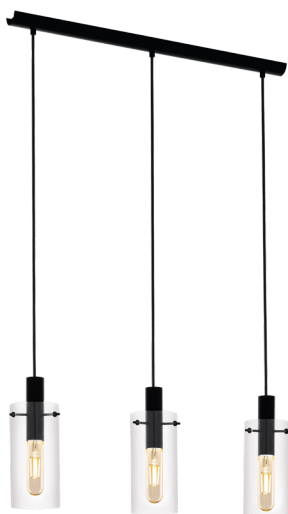

General Information

Material number	97368
Type	pendant light
Product segment	Indoor
Theme	sonstige / nicht zuordenbar

Dimensions

Article Height (in mm)	1500
Article Diameter (in mm)	350
Net Weight (in kg)	4.36

Material & Colour

Enclosure Material	steel
Enclosure Colour	black
Glass/Shade Material	glass
Glass/Shade Colour	clear

Functionality

Switch Type	without switch
Battery	No

Technical Information

Protection Degree	IP20
Protection Class	1
Mains Voltage	220-240V,50/60Hz
Operation Voltage	220-240V,50/60Hz
max. Wattage (1)	5X60W

Illuminant 1

Illuminant Type (1)	E27
Illuminant incl. (1)	Exclusive
Socket Type (1)	E27

E27

5X60
W

General Information

Material number	97367
Type	pendant light
Product segment	Indoor
Theme	sonstige / nicht zuordenbar

Dimensions

Article Height (in mm)	1100
Article Diameter (in mm)	110
Net Weight (in kg)	0.74

Material & Colour

Enclosure Material	steel
Enclosure Colour	black
Glass/Shade Material	glass
Glass/Shade Colour	clear